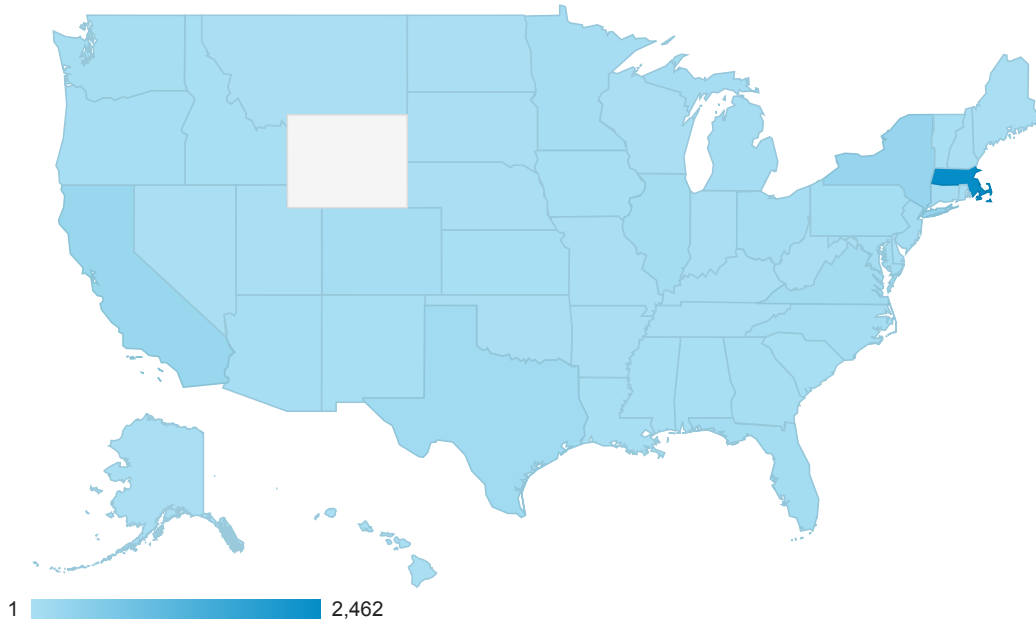

Feb 3, 2016 - Mar 3, 2016

Location

ALL » COUNTRY: United States

All Users
70.80% Sessions

Map Overlay

Summary

Region	Acquisition			Behavior			Conversions		
	Sessions	% New Sessions	New Users	Bounce Rate	Pages / Session	Avg. Session Duration	Goal Conversion Rate	Goal Completions	Goal Value
	4,458 % of Total: 70.80% (6,297)	53.75% Avg for View: 62.79% (-14.41%)	2,396 % of Total: 60.60% (3,954)	70.64% Avg for View: 72.18% (-2.13%)	1.50 Avg for View: 1.44 (4.04%)	00:01:25 Avg for View: 00:01:16 (12.24%)	0.00% Avg for View: 0.00% (0.00%)	0 % of Total: 0.00% (0)	\$0.00 % of Total: 0.00% (\$0.00)
1. Massachusetts	2,462 (55.23%)	34.20%	842 (35.14%)	64.87%	1.71	00:01:57	0.00%	0 (0.00%)	\$0.00 (0.00%)
2. New York	288 (6.46%)	76.04%	219 (9.14%)	78.47%	1.21	00:00:32	0.00%	0 (0.00%)	\$0.00 (0.00%)
3. California	254 (5.70%)	77.56%	197 (8.22%)	78.35%	1.20	00:00:39	0.00%	0 (0.00%)	\$0.00 (0.00%)
4. Texas	130 (2.92%)	82.31%	107 (4.47%)	75.38%	1.21	00:00:51	0.00%	0 (0.00%)	\$0.00 (0.00%)
5. Virginia	111 (2.49%)	78.38%	87 (3.63%)	79.28%	1.15	00:00:37	0.00%	0 (0.00%)	\$0.00 (0.00%)
6. Florida	95 (2.13%)	68.42%	65 (2.71%)	83.16%	1.27	00:01:23	0.00%	0 (0.00%)	\$0.00 (0.00%)
7. Illinois	95 (2.13%)	80.00%	76 (3.17%)	70.53%	1.56	00:00:30	0.00%	0 (0.00%)	\$0.00 (0.00%)
8. Pennsylvania	69 (1.55%)	86.96%	60 (2.50%)	75.36%	1.28	00:00:52	0.00%	0 (0.00%)	\$0.00 (0.00%)
9. Colorado	68 (1.53%)	35.29%	24 (1.00%)	79.41%	1.24	00:01:18	0.00%	0 (0.00%)	\$0.00 (0.00%)
10. District of Columbia	61 (1.37%)	77.05%	47 (1.96%)	88.52%	1.05	00:00:30	0.00%	0 (0.00%)	\$0.00 (0.00%)