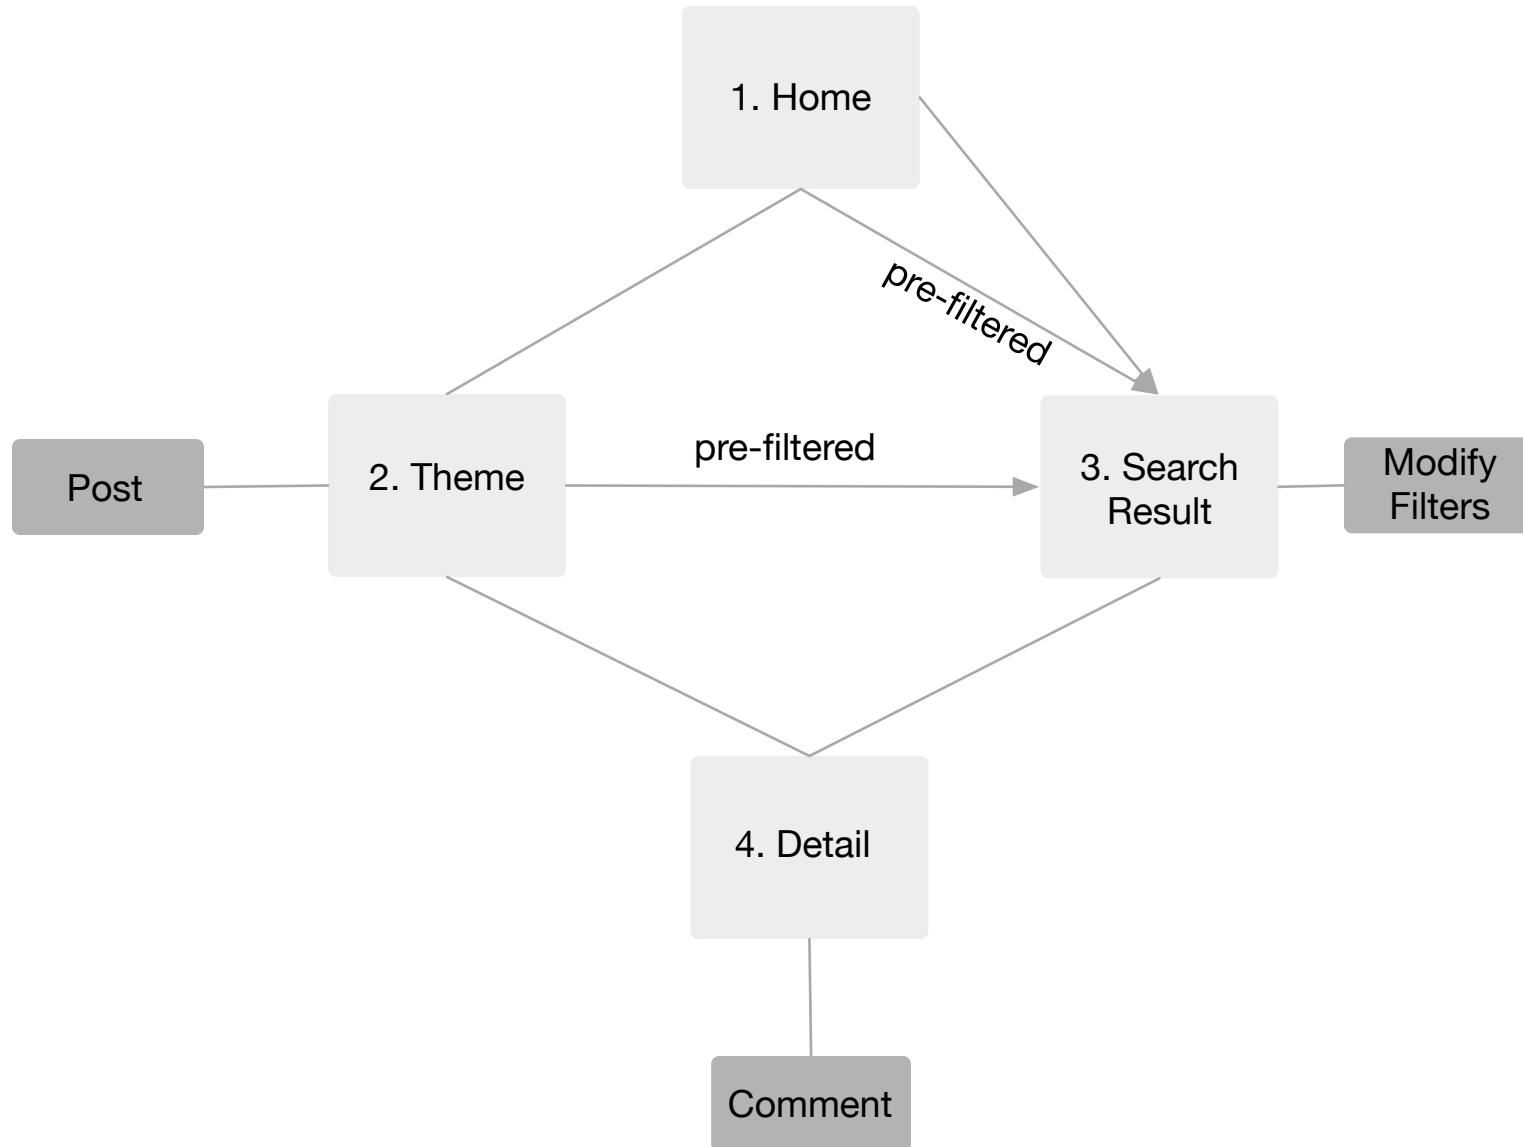

# Basic Site Architecture

# How Zones Work

*Zones are windows into a preconfigured search result. They show the top results for a given search — so when you click “See All” from a Zone, you go to a full Search Result page that is preconfigured for that search.*