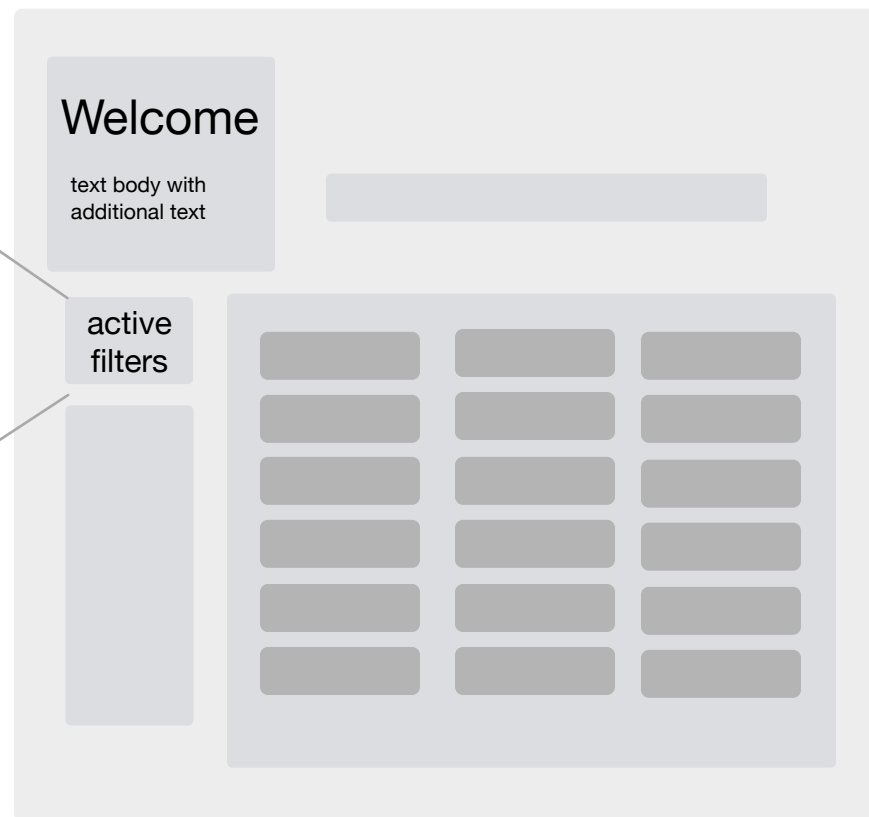

Filtered People Search Result