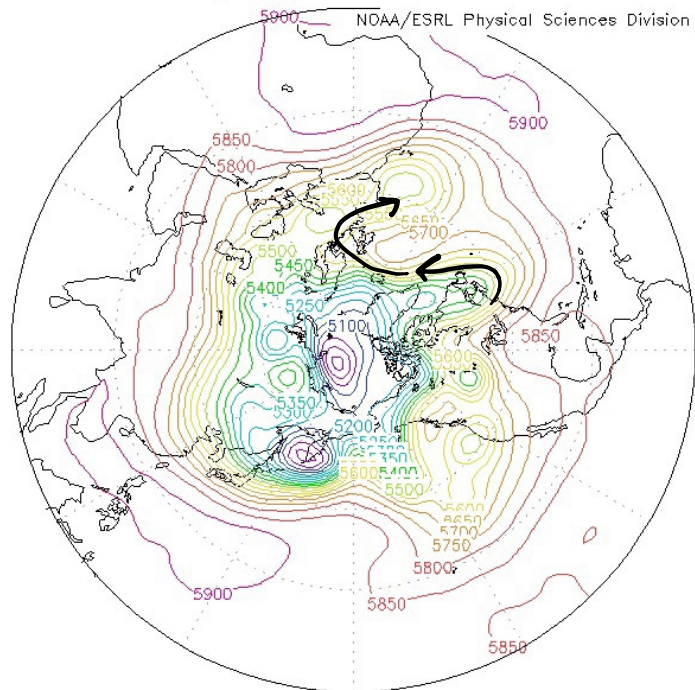

lon: plotted from 0.00 to 360
lat: plotted from 0. to 90
lev: 500.00
t: Apr 15 2010 00 Z

Individual Obs hgt m

MAX=5927
MIN=4928

NCEP Reanalysis GrADS image