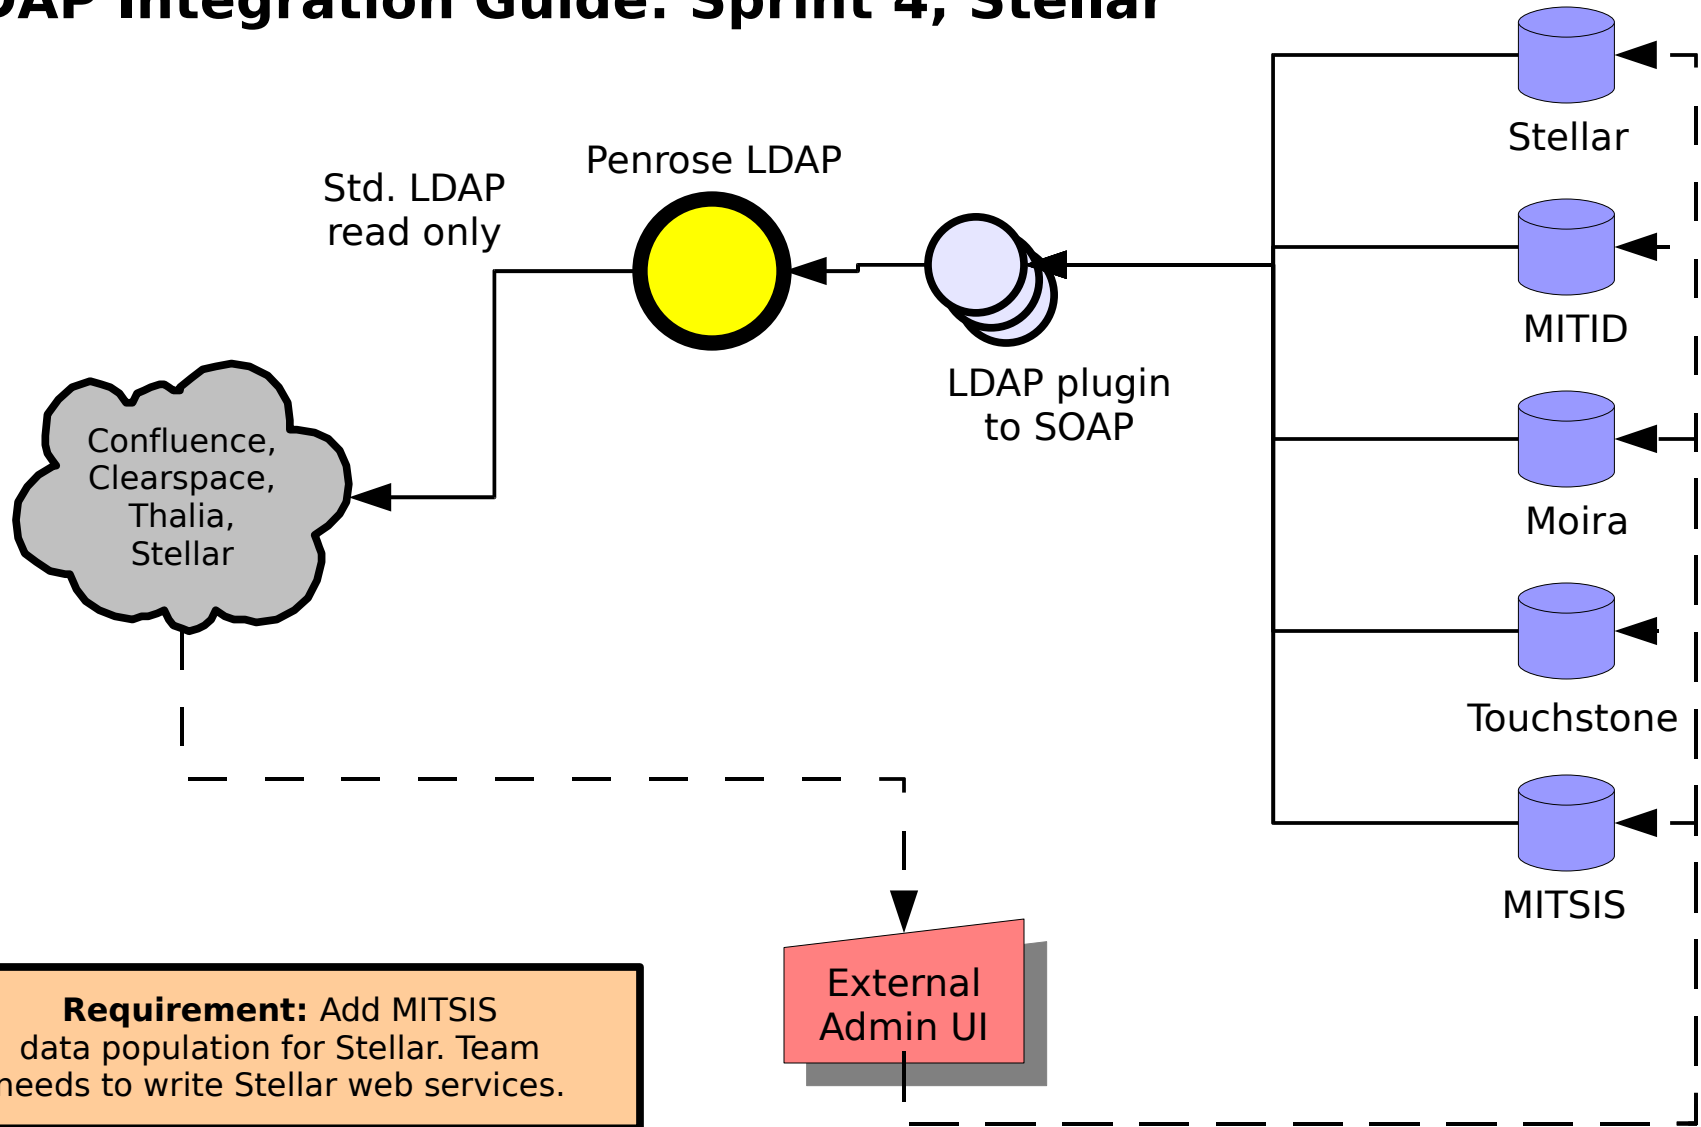

LDAP Topology Guide

Sprints 1, 2

Final

LDAP Integration Guide: Sprint 1, Feeds

LDAP Integration Guide: Sprint 2, Web Services

Requirement: Replace feeds with real-time connection via services. Still read-only. Still no Alfresco or Stellar integration.

LDAP Integration Guide: Sprint 3, Touchstone

LDAP Integration Guide: Sprint 4, Stellar

Requirement: Add MITSIS data population for Stellar. Team needs to write Stellar web services.