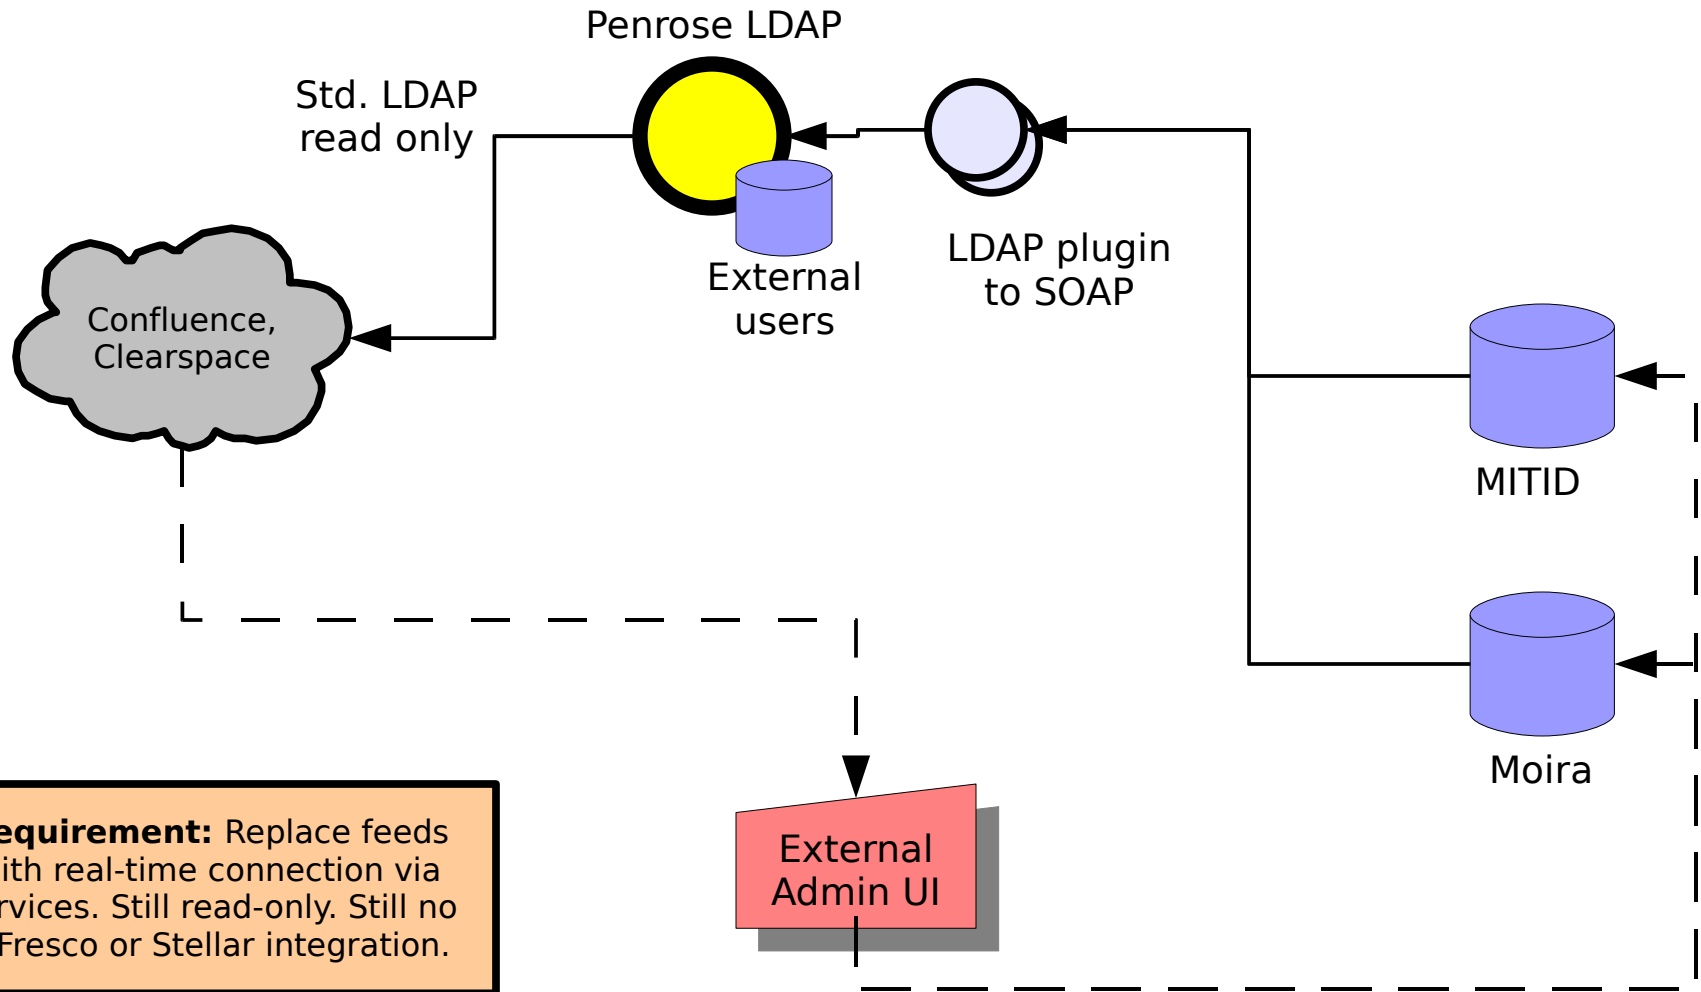

LDAP Topology Guide

Sprints 1, 2

Final

LDAP Integration Guide: Sprint 1, Feeds

LDAP Integration Guide: Sprint 2, Web Services

Requirement: Replace feeds with real-time connection via services. Still read-only. Still no Alfresco or Stellar integration.

LDAP Integration Guide: Sprint 3, Touchstone

LDAP Integration Guide: Sprint 4, Stellar

Requirement: Add MITSIS data population for Stellar. Team needs to write Stellar web services.