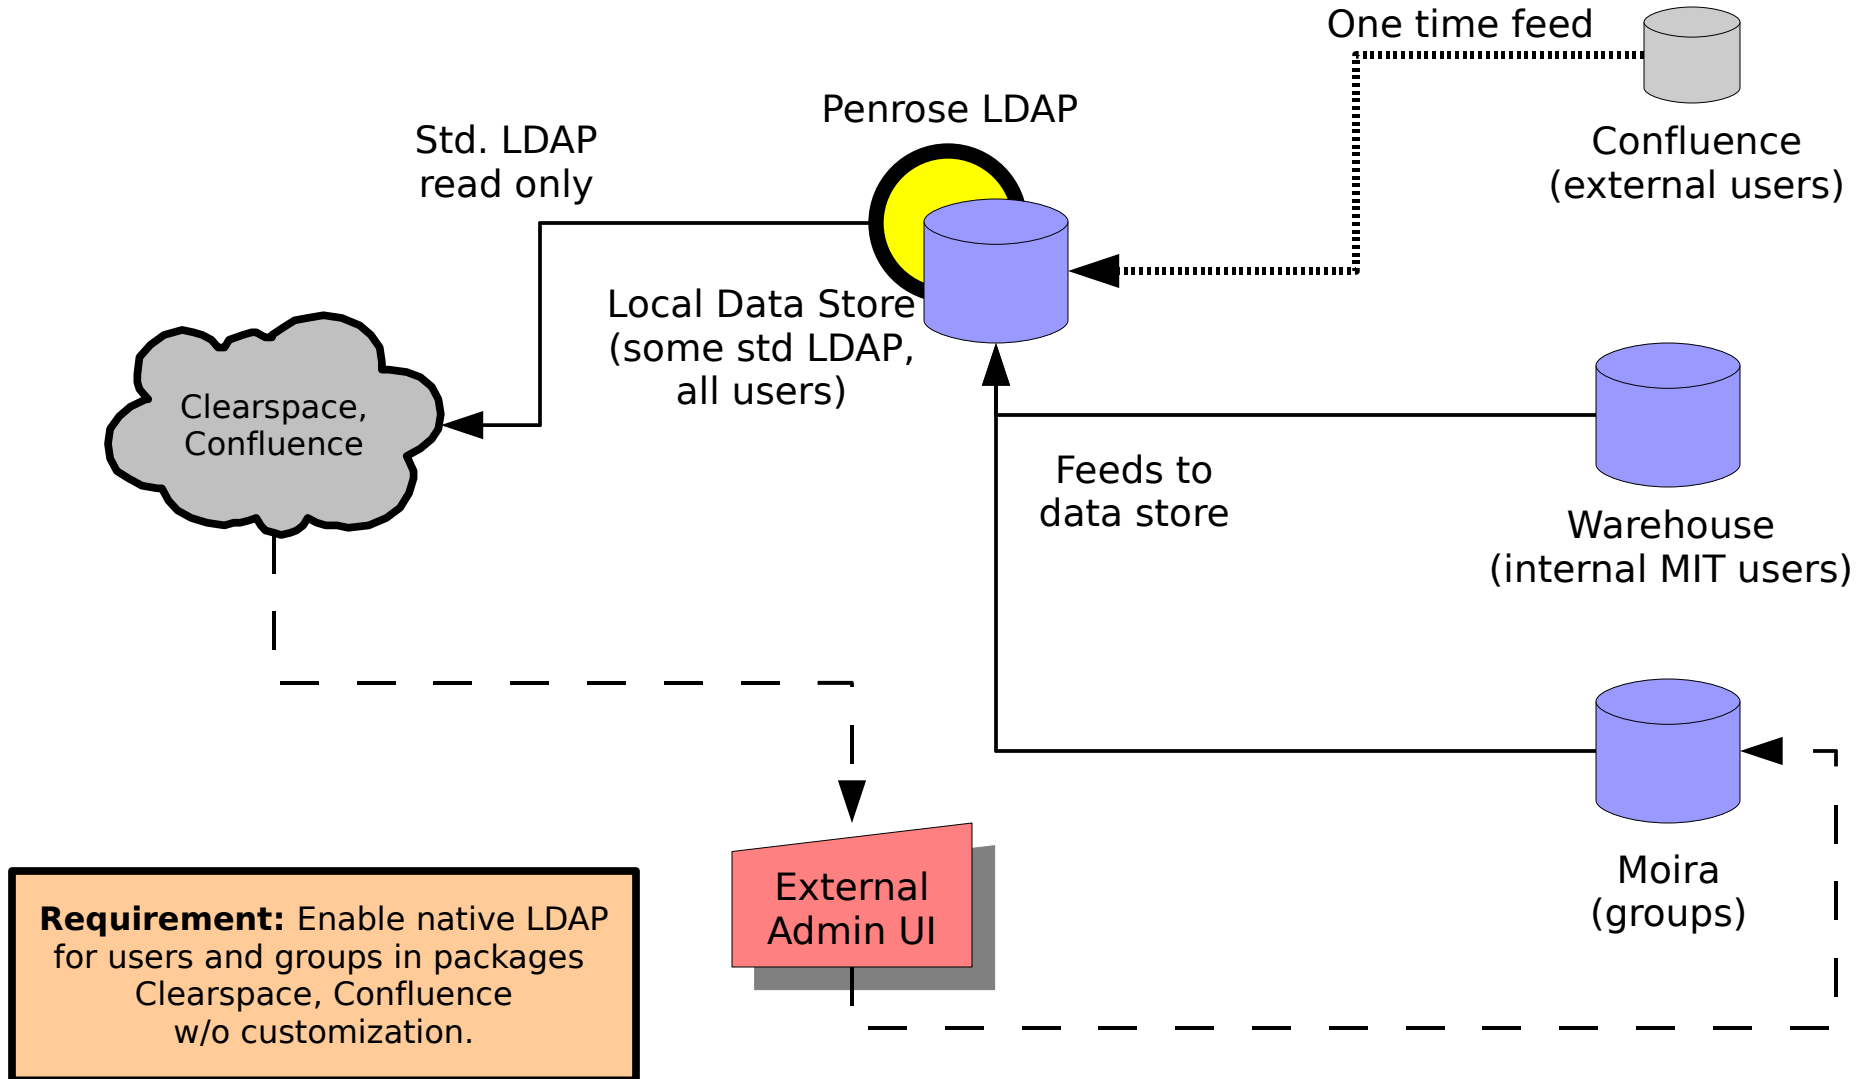

LDAP Topology Guide

Sprints 1, 2

Final

LDAP Integration Guide: Sprint 1, Feeds

LDAP Integration Guide: Sprint 2, Web Services

Requirement: Replace feeds with real-time connection via services. Still read-only. Still no Alfresco or Stellar integration.

LDAP Integration Guide: Sprint 3, Touchstone

LDAP Integration Guide: Sprint 4, Stellar

Requirement: Add MITSIS data population for Stellar. Team needs to write Stellar web services.