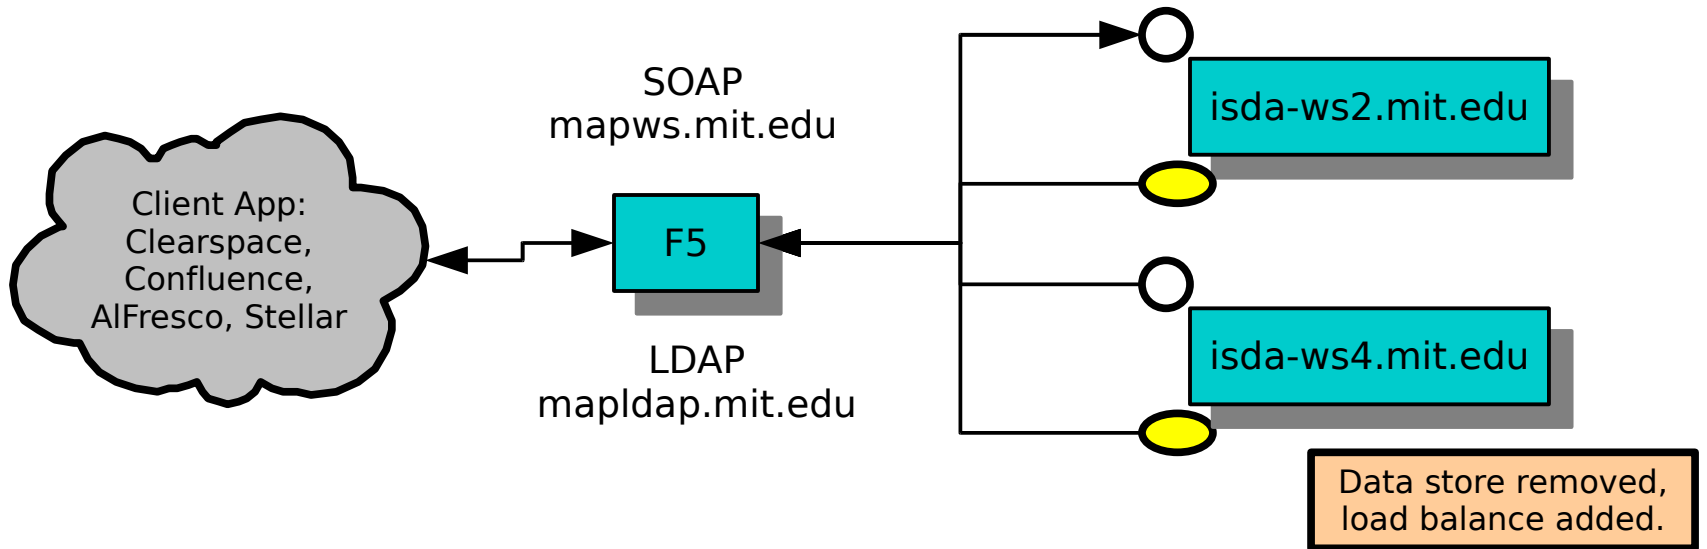

LDAP Topology Guide

Sprints 1, 2

Final

LDAP Integration Guide: Sprint 1, Feeds

LDAP Integration Guide: Sprint 2, Web Services

Requirement: Replace feeds with real-time connection via services. Still read-only. Still no Alfresco or Stellar integration.

LDAP Integration Guide: Sprint 3, Touchstone

LDAP Integration Guide: Sprint 4, Stellar

Requirement: Add MITSIS data population for Stellar. Team needs to write Stellar web services.