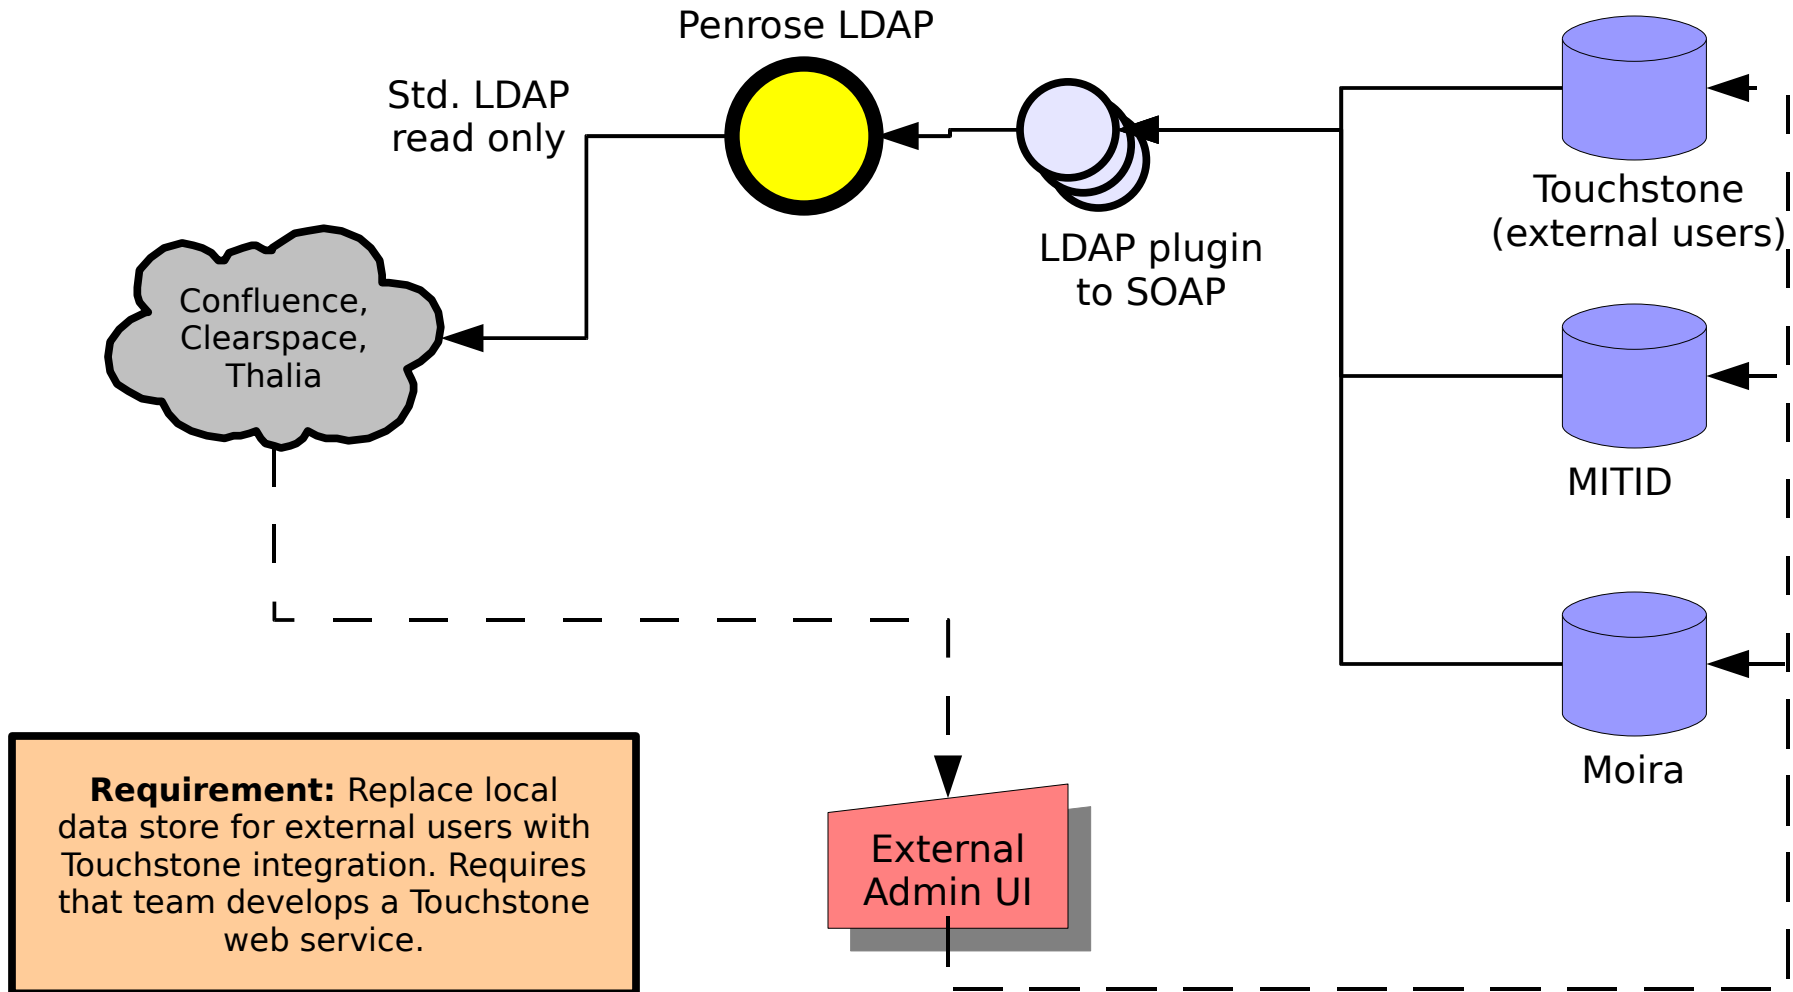

LDAP Topology Guide

Sprints 1, 2

Final

LDAP Integration Guide: Sprint 1, Feeds

LDAP Integration Guide: Sprint 2, Web Services

Requirement: Replace feeds with real-time connection via services. Still read-only. Still no Alfresco or Stellar integration.

LDAP Integration Guide: Sprint 3, Touchstone

LDAP Integration Guide: Sprint 4, Stellar

Requirement: Add MITSIS data population for Stellar. Team needs to write Stellar web services.