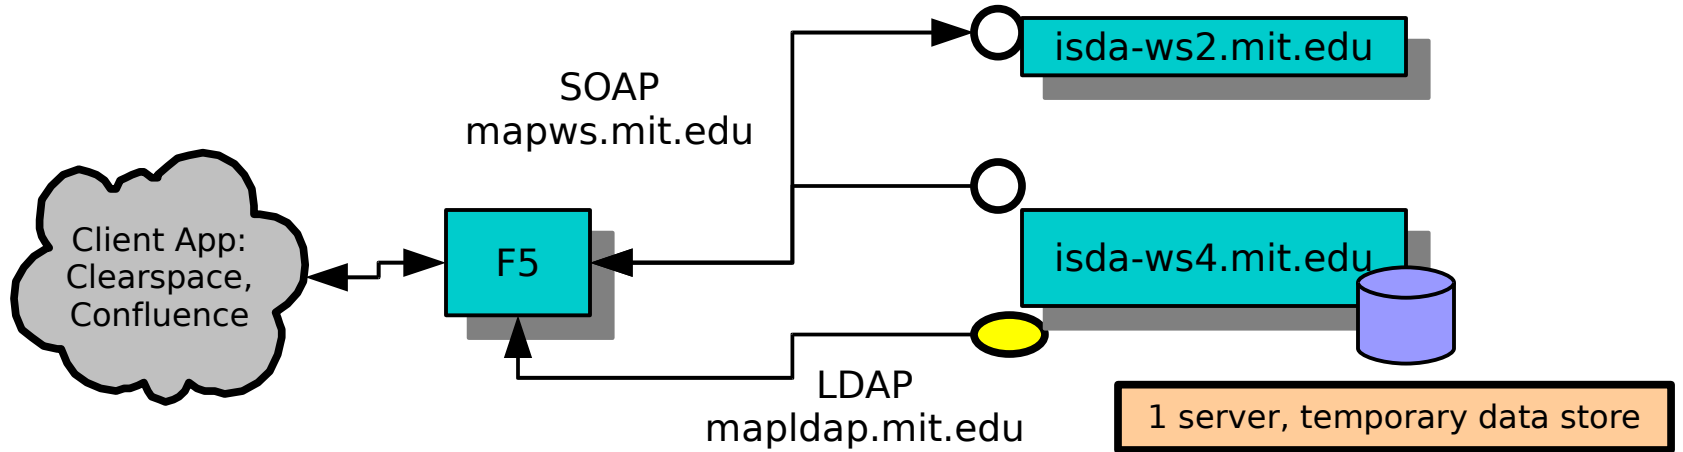

LDAP Topology Guide

Sprints 1, 2

Final

LDAP Integration Guide: Sprint 1, Feeds

LDAP Integration Guide: Sprint 2, Web Services

Requirement: Replace feeds with real-time connection via services. Still read-only. Still no Alfresco or Stellar integration.

LDAP Integration Guide: Sprint 3, Touchstone

LDAP Integration Guide: Sprint 4, Stellar

Requirement: Add MITSIS data population for Stellar. Team needs to write Stellar web services.