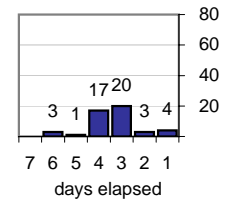

Net effect over six months:

47 ↑

Stalled Cases

150 age of oldest, in days gone by
52 longest in days since any activity

Pending Queue

Currently Open

Age of Active Cases

Time Since Any Activity in Active Cases

Complaint Types

Top Complaint Types over 6 months

Copyright Infringement 680

Sources of Copyright Infringement Complaints

Relative Volume of Copyright DMCA Cases, year to year