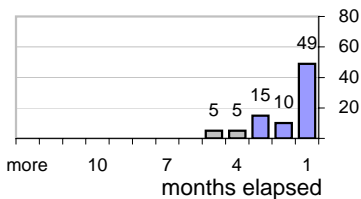

Net effect over six months:

47 ↑

Stalled Cases

150 age of oldest, in days gone by
52 longest in days since any activity

Pending Queue

Currently Open

Age of Active Cases

Time Since Any Activity in Active Cases

Complaint Types

Top Complaint Types over 6 months

Copyright Infringement 680

Sources of Copyright Infringement Complaints

Relative Volume of Copyright DMCA Cases, year to year