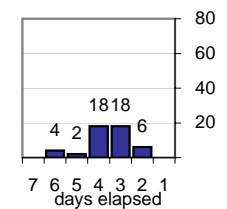

Net effect over six months:

47 ↑

Stalled Cases

150 age of oldest, in days gone by
52 longest in days since any activity

Pending Queue

Currently Open

Age of Active Cases

Time Since Any Activity in Active Cases

Complaint Types

Top Complaint Types over 6 months

Copyright Infringement 680

Sources of Copyright Infringement Complaints

Relative Volume of Copyright DMCA Cases, year to year