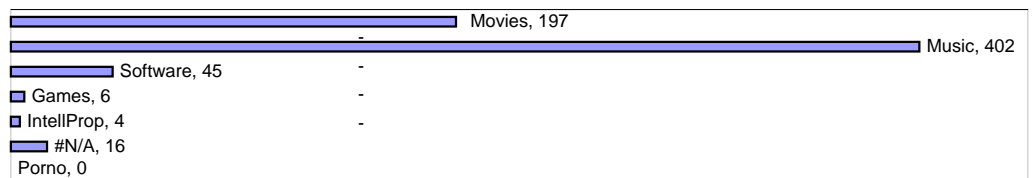

Complaint Types

Top Complaint Types over 6 months

Copyright Infringement 680