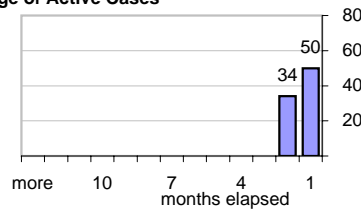

Net effect over six months:

47 ↑

Stalled Cases

150 age of oldest, in days gone by
52 longest in days since any activity

Pending Queue

Currently Open

Age of Active Cases

Time Since Any Activity in Active Cases

Complaint Types

Top Complaint Types over 6 months

Copyright Infringement 680

Sources of Copyright Infringement Complaints

Relative Volume of Copyright DMCA Cases, year to year