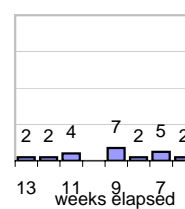

Net effect over six months:

47 ↑

Stalled Cases

150 age of oldest, in days gone by
52 longest in days since any activity

Pending Queue

Currently Open

Age of Active Cases

Time Since Any Activity in Active Cases

Complaint Types

Top Complaint Types over 6 months

Copyright Infringement 680

Sources of Copyright Infringement Complaints

Relative Volume of Copyright DMCA Cases, year to year