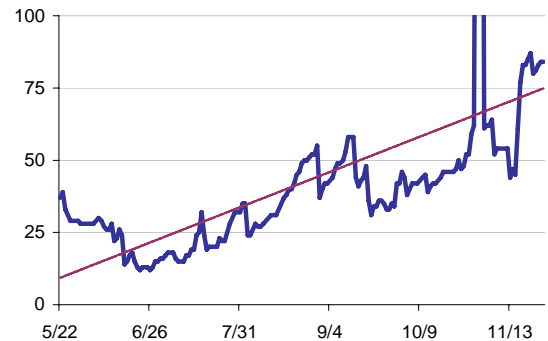

Creating Cases

Created Last Week

Cases Created Per Day

Average	Max
1.83	3 last week
15.90	186 6 weeks
5.20	186 6 months

Total Last Week

11 opened
10 closed

Month so far

256 opened
414 closed

Pending Cases as of 11/27/2006

Closing Cases

7 or more days

1 to 7 days

< 24 hours

(over the last six weeks)

Cases Created Per Month

Pending Queue over the last 6 months

Net effect over six months:

47 ↑

Stalled Cases

150 age of oldest, in days gone by
52 longest in days since any activity

Pending Queue

Currently Open

Age of Active Cases

Time Since Any Activity in Active Cases