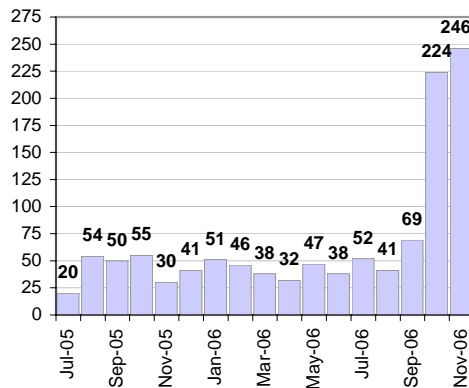

Creating Cases

Created Last Week

Cases Created Per Day

Average	Max
1.83	3 last week
15.90	186 6 weeks
5.20	186 6 months

Total Last Week

11 opened
10 closed

Month so far

256 opened
414 closed

Pending Cases as of 11/27/2006

Closing Cases

7 or more days

1 to 7 days

< 24 hours

(over the last six weeks)

Cases Created Per Month

Pending Queue over the last 6 months

Net effect over six months:

47 ↑

Stalled Cases

150 age of oldest, in days gone by
52 longest in days since any activity

Pending Queue

Currently Open

Age of Active Cases

Time Since Any Activity in Active Cases