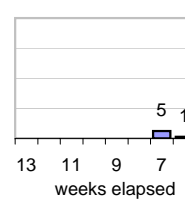

Net effect over six months:

47 ↑

Stalled Cases

150 age of oldest, in days gone by
52 longest in days since any activity

Pending Queue

Currently Open

Age of Active Cases

Time Since Any Activity in Active Cases

Complaint Types

Top Complaint Types over 6 months

Copyright Infringement 680

Sources of Copyright Infringement Complaints

Relative Volume of Copyright DMCA Cases, year to year