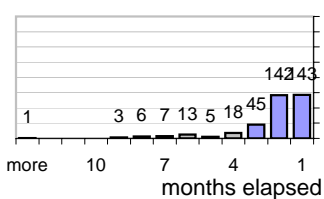

Net effect over six months:

394 ↑

Stalled Cases

524 age of oldest, in days gone by
157 longest in days since any activity

Pending Queue

Currently Open

Age of Active Cases

Time Since Any Activity in Active Cases

Complaint Types

Top Complaint Types over 6 months

Copyright Infringement 1,419

Sources of Copyright Infringement Complaints

Relative Volume of Copyright DMCA Cases, year to year