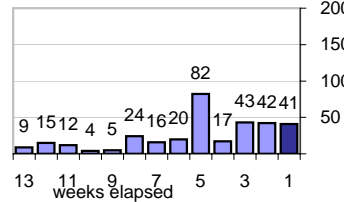

Net effect over six months:

394 ↑

Stalled Cases

524 age of oldest, in days gone by
157 longest in days since any activity

Pending Queue

Currently Open

Age of Active Cases

Time Since Any Activity in Active Cases

Complaint Types

Top Complaint Types over 6 months

Copyright Infringement 1,419

Sources of Copyright Infringement Complaints

Relative Volume of Copyright DMCA Cases, year to year