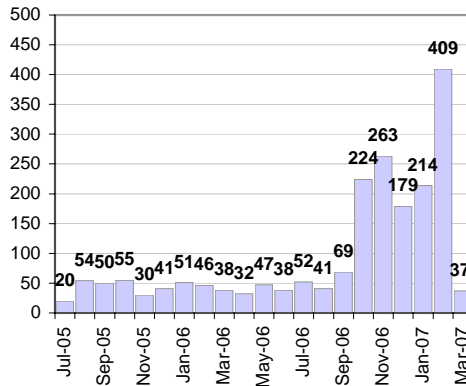

Creating Cases

Created Last Week

Cases Created Per Day

Average	Max
15.50	55 last week
15.33	81 6 weeks
10.44	186 6 months

Total Last Week

93 opened
71 closed

Month so far

130 opened
184 closed

Pending Cases as of
3/12/2007

Closing Cases

7 or more days

1 to 7 days

< 24 hours

(over the last six weeks)

Cases Created Per Month

Pending Queue over the last 6 months

Net effect over six months:

394 ↑

Stalled Cases

524 age of oldest, in days gone by
157 longest in days since any activity

Pending Queue

Currently Open

Age of Active Cases

Time Since Any Activity in Active Cases