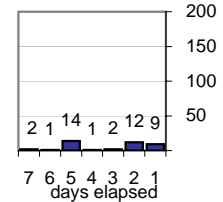

Net effect over six months:

394 ↑

Stalled Cases

524 age of oldest, in days gone by
157 longest in days since any activity

Pending Queue

Currently Open

Age of Active Cases

Time Since Any Activity in Active Cases

Complaint Types

Top Complaint Types over 6 months

Copyright Infringement 1,419

Sources of Copyright Infringement Complaints

Relative Volume of Copyright DMCA Cases, year to year