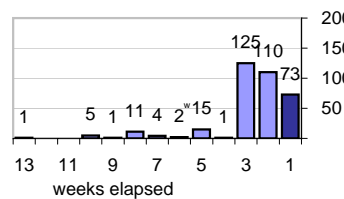

Net effect over six months:

394 ↑

Stalled Cases

524 age of oldest, in days gone by
157 longest in days since any activity

Pending Queue

Currently Open

Age of Active Cases

Time Since Any Activity in Active Cases

Complaint Types

Top Complaint Types over 6 months

Copyright Infringement 1,419

Sources of Copyright Infringement Complaints

Relative Volume of Copyright DMCA Cases, year to year