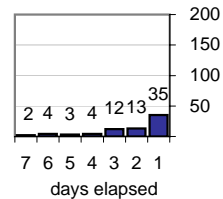

Net effect over six months:

394 ↑

Stalled Cases

524 age of oldest, in days gone by
157 longest in days since any activity

Pending Queue

Currently Open

Age of Active Cases

Time Since Any Activity in Active Cases

Complaint Types

Top Complaint Types over 6 months

Copyright Infringement 1,419

Sources of Copyright Infringement Complaints

Relative Volume of Copyright DMCA Cases, year to year