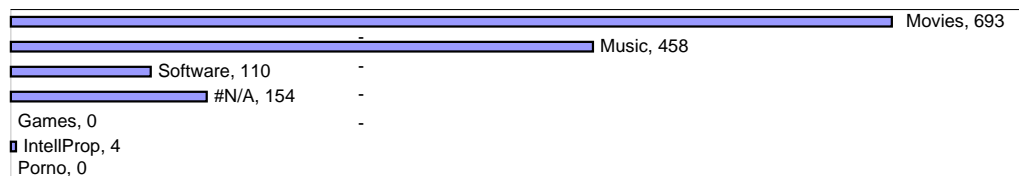

Sources of Copyright Infringement Complaints