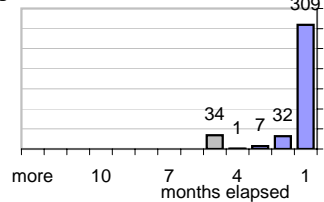

Net effect over six months:

394 ↑

Stalled Cases

524 age of oldest, in days gone by
157 longest in days since any activity

Pending Queue

Currently Open

Age of Active Cases

Time Since Any Activity in Active Cases

Complaint Types

Top Complaint Types over 6 months

Copyright Infringement 1,419

Sources of Copyright Infringement Complaints

Relative Volume of Copyright DMCA Cases, year to year