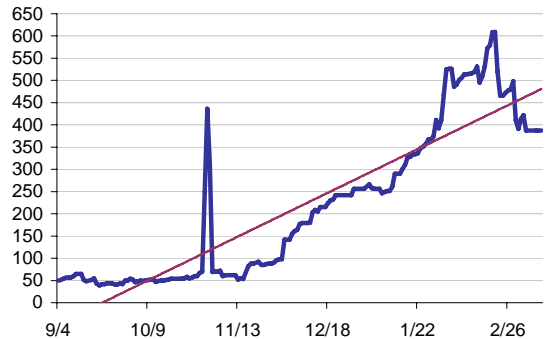

Creating Cases

Created Last Week

Cases Created Per Day

Average	Max
15.50	55 last week
15.33	81 6 weeks
10.44	186 6 months

Total Last Week

93 opened
71 closed

Month so far

130 opened
184 closed

Pending Cases as of
3/12/2007

Closing Cases

7 or more days

1 to 7 days

< 24 hours

(over the last six weeks)

Cases Created Per Month

Pending Queue over the last 6 months

Net effect over six months:

394 ↑

Stalled Cases

524 age of oldest, in days gone by
157 longest in days since any activity

Pending Queue

Currently Open

Age of Active Cases

Time Since Any Activity in Active Cases