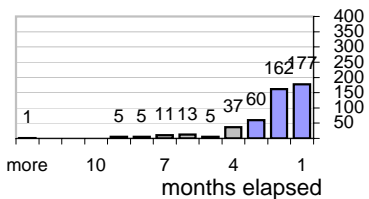

Net effect over six months:

416 ↑

Stalled Cases

531 age of oldest, in days gone by
164 longest in days since any activity

Pending Queue

Currently Open

Age of Active Cases

Time Since Any Activity in Active Cases

Complaint Types

Top Complaint Types over 6 months

Copyright Infringement 1,471

Sources of Copyright Infringement Complaints

Relative Volume of Copyright DMCA Cases, year to year