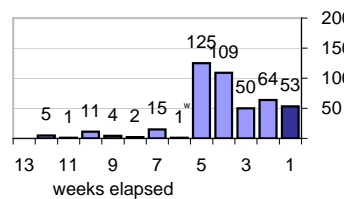

Net effect over six months:

416 ↑

Stalled Cases

531 age of oldest, in days gone by
164 longest in days since any activity

Pending Queue

Currently Open

Age of Active Cases

Time Since Any Activity in Active Cases

Complaint Types

Top Complaint Types over 6 months

Copyright Infringement 1,471

Sources of Copyright Infringement Complaints

Relative Volume of Copyright DMCA Cases, year to year