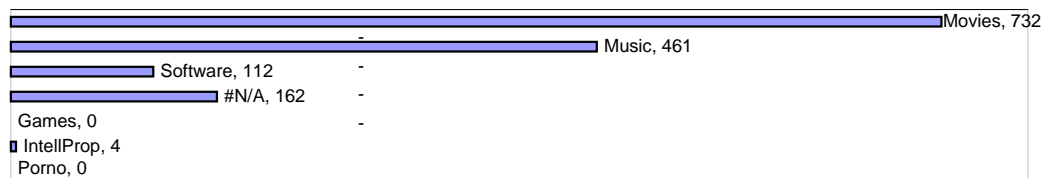

Sources of Copyright Infringement Complaints