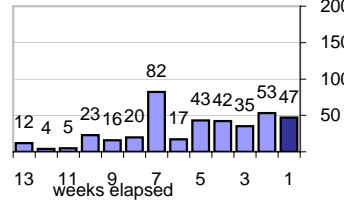

Net effect over six months:

416 ↑

Stalled Cases

531 age of oldest, in days gone by
164 longest in days since any activity

Pending Queue

Currently Open

Age of Active Cases

Time Since Any Activity in Active Cases

Complaint Types

Top Complaint Types over 6 months

Copyright Infringement 1,471

Sources of Copyright Infringement Complaints

Relative Volume of Copyright DMCA Cases, year to year