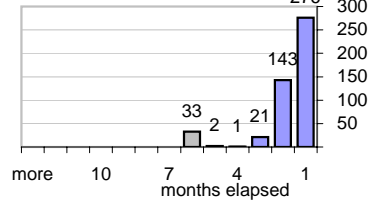

Net effect over six months:

416 ↑

Stalled Cases

531 age of oldest, in days gone by
164 longest in days since any activity

Pending Queue

Currently Open

Age of Active Cases

Time Since Any Activity in Active Cases

Complaint Types

Top Complaint Types over 6 months

Copyright Infringement 1,471

Sources of Copyright Infringement Complaints

Relative Volume of Copyright DMCA Cases, year to year