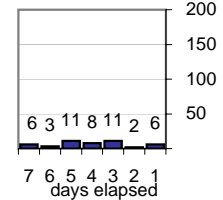

Net effect over six months:

416 ↑

Stalled Cases

531 age of oldest, in days gone by
164 longest in days since any activity

Pending Queue

Currently Open

Age of Active Cases

Time Since Any Activity in Active Cases

Complaint Types

Top Complaint Types over 6 months

Copyright Infringement 1,471

Sources of Copyright Infringement Complaints

Relative Volume of Copyright DMCA Cases, year to year