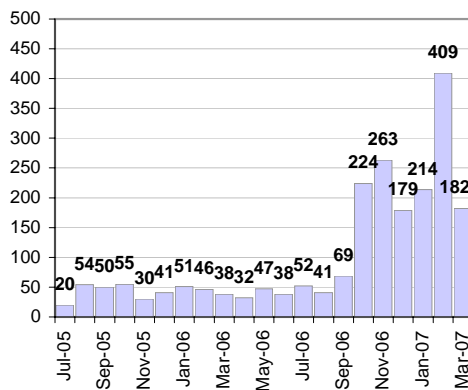

Creating Cases

Created Last Week

Cases Created Per Day

Average	Max
6.86	16 last week
11.65	81 6 weeks
10.68	186 6 months

Total Last Week

48 opened
11 closed

Month so far

182 opened
200 closed

Pending Cases as of
3/19/2007

Closing Cases

7 or more days

1 to 7 days

< 24 hours

(over the last six weeks)

Cases Created Per Month

Pending Queue over the last 6 months

Net effect over six months:

416 ↑

Stalled Cases

531 age of oldest, in days gone by
164 longest in days since any activity

Pending Queue

Currently Open

Age of Active Cases

Time Since Any Activity in Active Cases