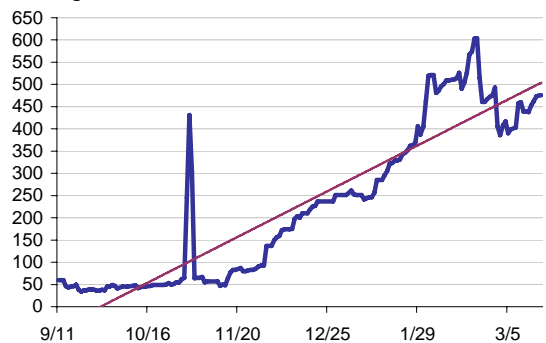

Creating Cases

Created Last Week

Cases Created Per Day

Average	Max
6.86	16 last week
11.65	81 6 weeks
10.68	186 6 months

Total Last Week

48 opened
11 closed

Month so far

182 opened
200 closed

Pending Cases as of
3/19/2007

Closing Cases

7 or more days

1 to 7 days

< 24 hours

(over the last six weeks)

Cases Created Per Month

Pending Queue over the last 6 months

Net effect over six months:

416 ↑

Stalled Cases

531 age of oldest, in days gone by
164 longest in days since any activity

Pending Queue

Currently Open

Age of Active Cases

Time Since Any Activity in Active Cases