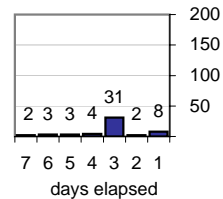

Net effect over six months:

416 ↑

Stalled Cases

531 age of oldest, in days gone by
164 longest in days since any activity

Pending Queue

Currently Open

Age of Active Cases

Time Since Any Activity in Active Cases

Complaint Types

Top Complaint Types over 6 months

Copyright Infringement 1,471

Sources of Copyright Infringement Complaints

Relative Volume of Copyright DMCA Cases, year to year