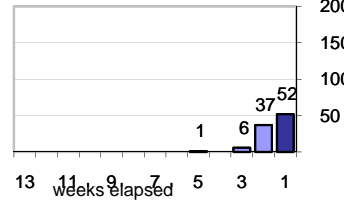

67 ↑

Stalled Cases

33 age of oldest, in days gone by  
33 longest in days since any activity

## Pending Queue

Currently Open

Age of Active Cases

Time Since Any Activity in Active Cases