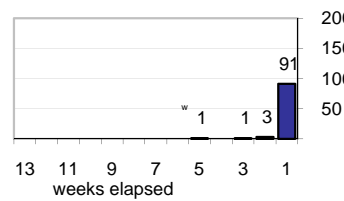

67 ↑

Stalled Cases

33 age of oldest, in days gone by  
33 longest in days since any activity

## Pending Queue

Currently Open

Age of Active Cases

Time Since Any Activity in Active Cases

## Complaint Types

Top Complaint Types over 6 months

Copyright Infringement 888

Sources of Copyright Infringement Complaints

Relative Volume of Copyright DMCA Cases, year to year