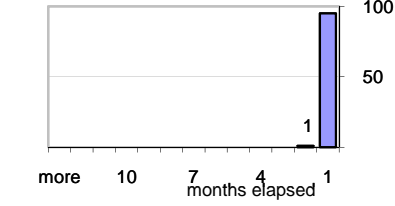

67 ↑

Stalled Cases

33 age of oldest, in days gone by  
33 longest in days since any activity

## Pending Queue

Currently Open

Age of Active Cases

Time Since Any Activity in Active Cases