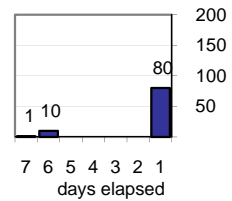

67 ↑

Stalled Cases

33 age of oldest, in days gone by  
33 longest in days since any activity

## Pending Queue

Currently Open

Age of Active Cases

Time Since Any Activity in Active Cases

## Complaint Types

Top Complaint Types over 6 months

Copyright Infringement 888

Sources of Copyright Infringement Complaints

Relative Volume of Copyright DMCA Cases, year to year