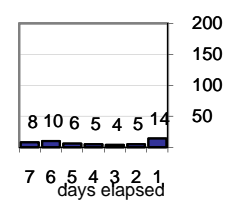

67 ↑

Stalled Cases

33 age of oldest, in days gone by  
33 longest in days since any activity

## Pending Queue

Currently Open

Age of Active Cases

Time Since Any Activity in Active Cases