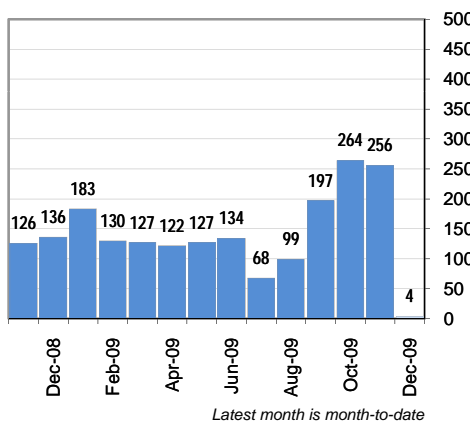

## Creating Cases

Created Last Week

Cases Created Per Day

Average	Max
7.86	13 last week
9.51	25 6 weeks
6.30	25 6 months

Total Last Week

55 opened  
45 closed

Month so far

256 opened  
200 closed

## Closing Cases

7 or more days

1 to 7 days

< 24 hours

(over the last six weeks)

Cases Created Per Month

Pending Queue over the last 6 months

Net effect over six months:

67 ↑

Stalled Cases

33 age of oldest, in days gone by  
33 longest in days since any activity