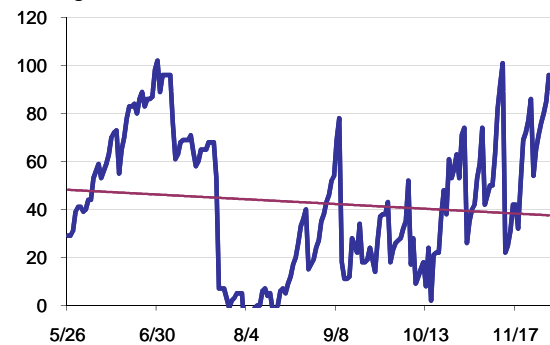

## Closing Cases

7 or more days

1 to 7 days

< 24 hours

(over the last six weeks)

Cases Created Per Month

Pending Queue over the last 6 months

Net effect over six months:

67 ↑

Stalled Cases

33 age of oldest, in days gone by  
33 longest in days since any activity