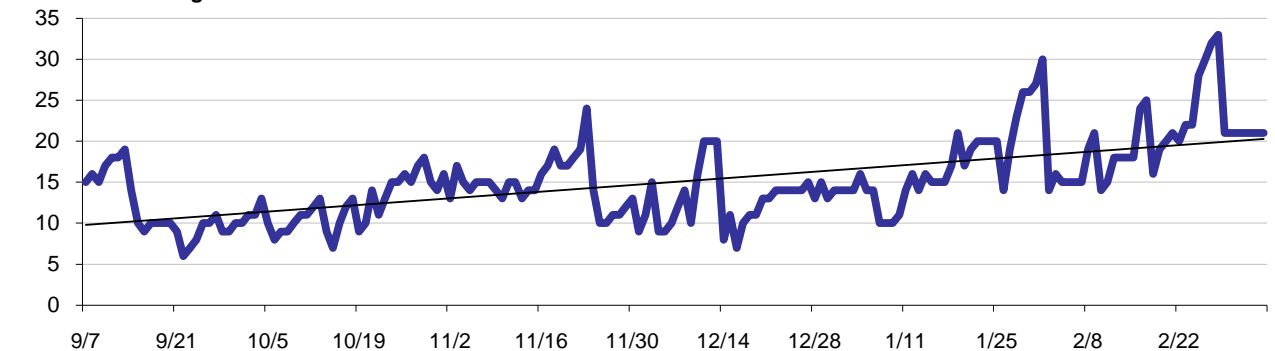

Actual Per Day, Last Week vs Qtrly Average

* latest month is month-to-date

The Queue

Currently Pending

21

Calendar Age of Open Cases

Time Since Last Activity of Any Kind, in Cases that are currently Open

Closing Cases

more than 7 days

28%

3 to 7 days

23%

< 3 days

49%

(over the last six weeks)

Estimated Pending Queue over the last six months

Net change in Q over six months: **6 ↑**

Time Worked

SyncML This Month

Total Minutes

SyncML Cases Created

TimeWorked on SyncML cases

SyncML cases are software distributions to end-users.
TimeWorked per SyncML case is nominally five (5) minutes