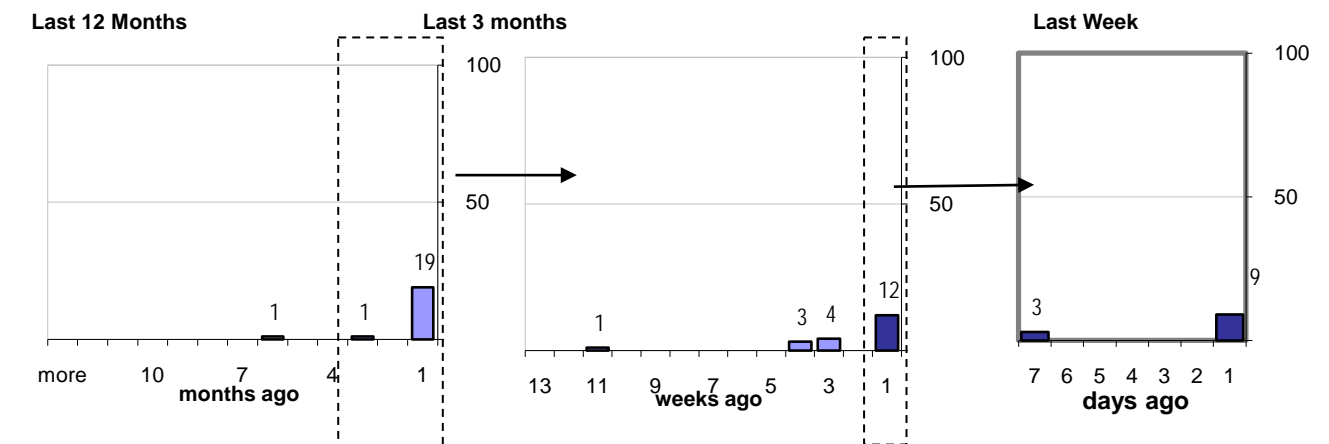

MobileDevices Q

Cases as of 3/1/2010

Creating Cases

Total from Last Week

16

Cases Created, Year Ago to Date

Average Per Day	Now	Year Ago	Change
this week	2.0	1.0	100%
last 3 months	1.9	0.8	139%
last 12 months	1.8	2.0	-9%

Actual Per Day, Last Week vs Qtrly Average

* latest month is month-to-date

The Queue

Currently Pending

21

Calendar Age of Open Cases

Time Since Last Activity of Any Kind, in Cases that are currently Open

Closing Cases

more than 7 days

28%

3 to 7 days

23%

< 3 days

49%

(over the last six weeks)

Estimated Pending Queue over the last six months