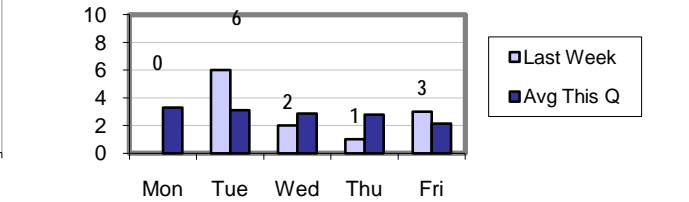

MobileDevices Q

Cases as of 3/1/2010

Creating Cases

Total from Last Week

16

Cases Created, Year Ago to Date

Average Per Day	Now	Year Ago	Change
this week	2.0	1.0	100%
last 3 months	1.9	0.8	139%
last 12 months	1.8	2.0	-9%

Actual Per Day, Last Week vs Qtrly Average

* latest month is month-to-date

The Queue

Currently Pending

21

Calendar Age of Open Cases

Time Since Last Activity of Any Kind, in Cases that are currently Open

Closing Cases