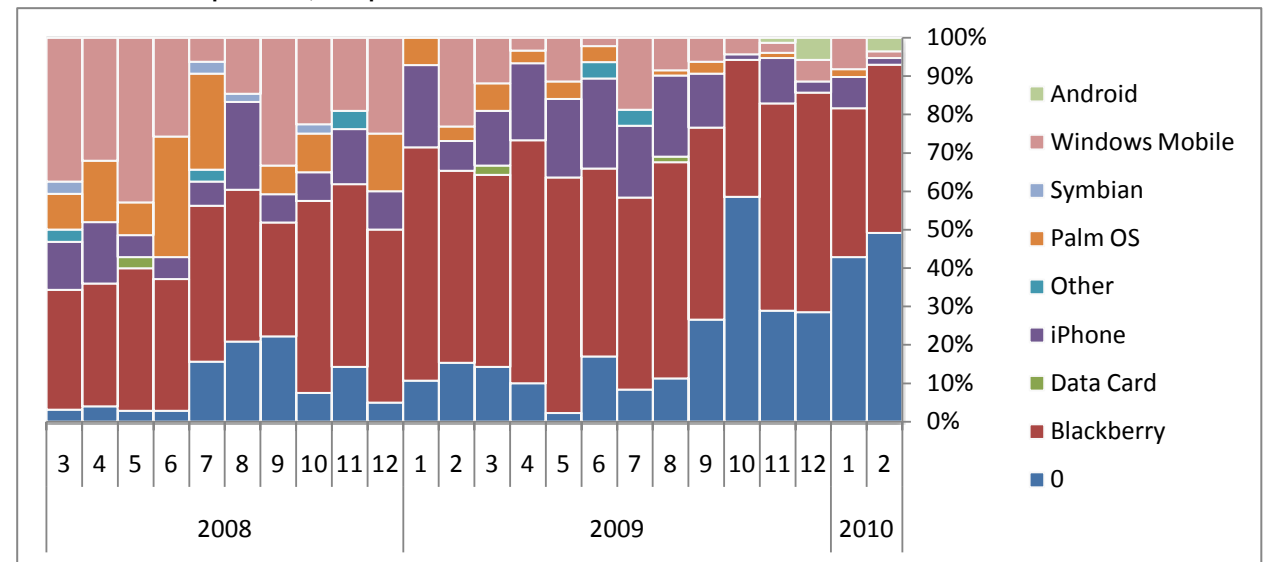

Device Platforms

N of Tickets

N of Tickets

N of Tickets

Distribution across platforms, as a percent of the total