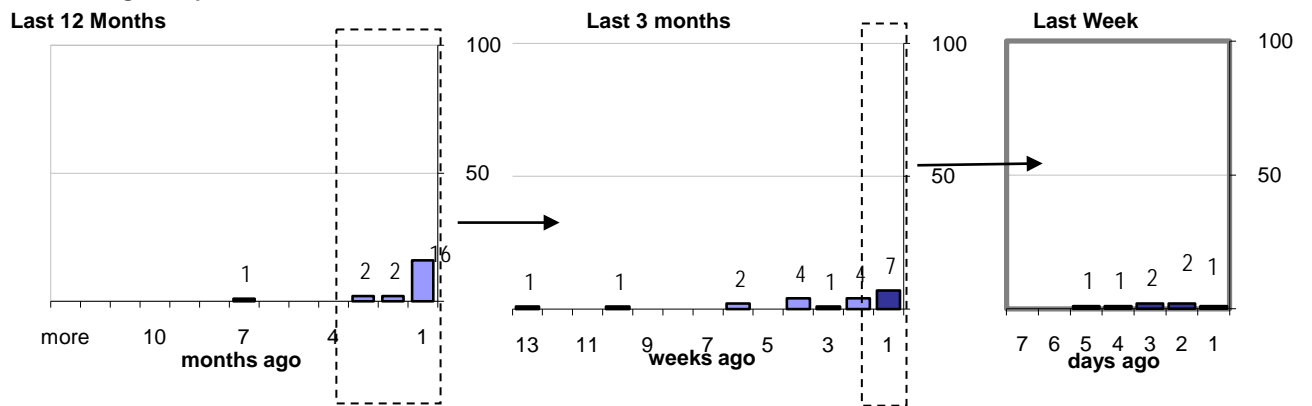

Actual Per Day, Last Week vs Qtrly Average

* latest month is month-to-date

The Queue

Currently Pending

21

Calendar Age of Open Cases

Time Since Last Activity of Any Kind, in Cases that are currently Open

Closing Cases