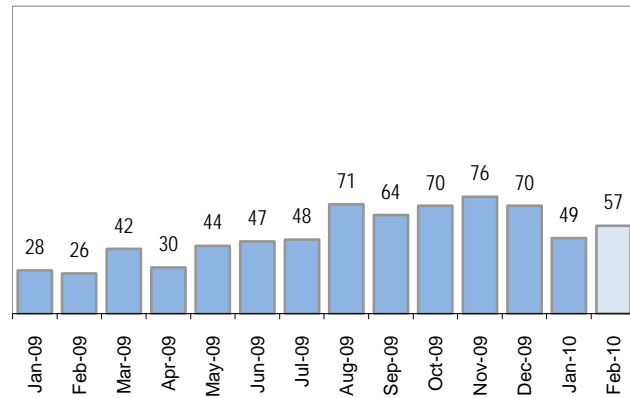

MobileDevices Q

Cases as of 3/1/2010

Creating Cases

Total from Last Week

16

Cases Created, Year Ago to Date

Average Per Day	Now	Year Ago	Change
this week	2.0	1.0	100%
last 3 months	1.9	0.8	139%
last 12 months	1.8	2.0	-9%

Actual Per Day, Last Week vs Qtrly Average

* latest month is month-to-date

The Queue

Currently Pending

21

Calendar Age of Open Cases

Time Since Last Activity of Any Kind, in Cases that are currently Open

Closing Cases