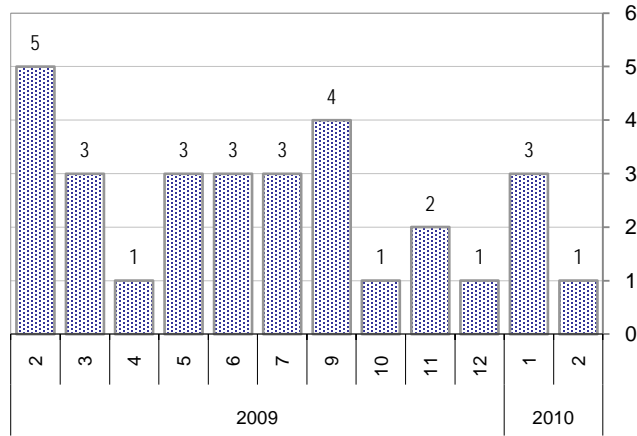

Net change in Q over six months: **6 ↑**

Time Worked

SyncML This Month

Total Minutes

SyncML Cases Created

TimeWorked on SyncML cases

SyncML cases are software distributions to end-users.
TimeWorked per SyncML case is nominally five (5) minutes