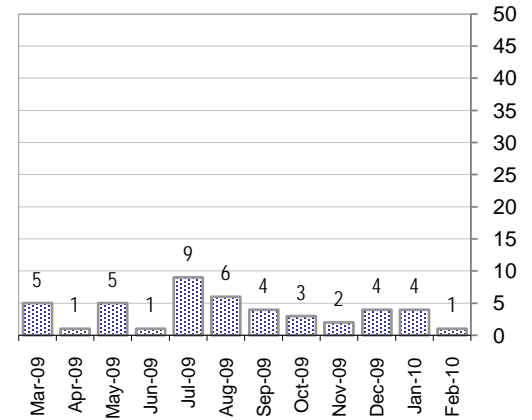

N of Tickets

Distribution across platforms, as a percent of the total

Distribution across platforms, Actual N of Tickets

Blackberry

iPhone

Windows Mobile

MobileDevices Q

Cases as of 3/1/2010