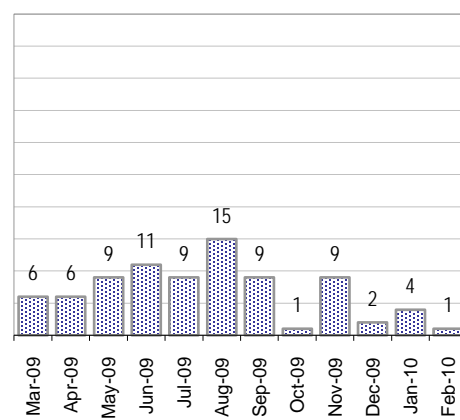

* latest month is month-to-date

Total TimeWorked Per Month

Device Platforms

Blackberries this month

N of Tickets

iPhones

N of Tickets

Windows Mobile

N of Tickets

Distribution across platforms, as a percent of the total

Distribution across platforms, Actual N of Tickets

Blackberry

iPhone

Windows Mobile

MobileDevices Q

Cases as of 3/1/2010