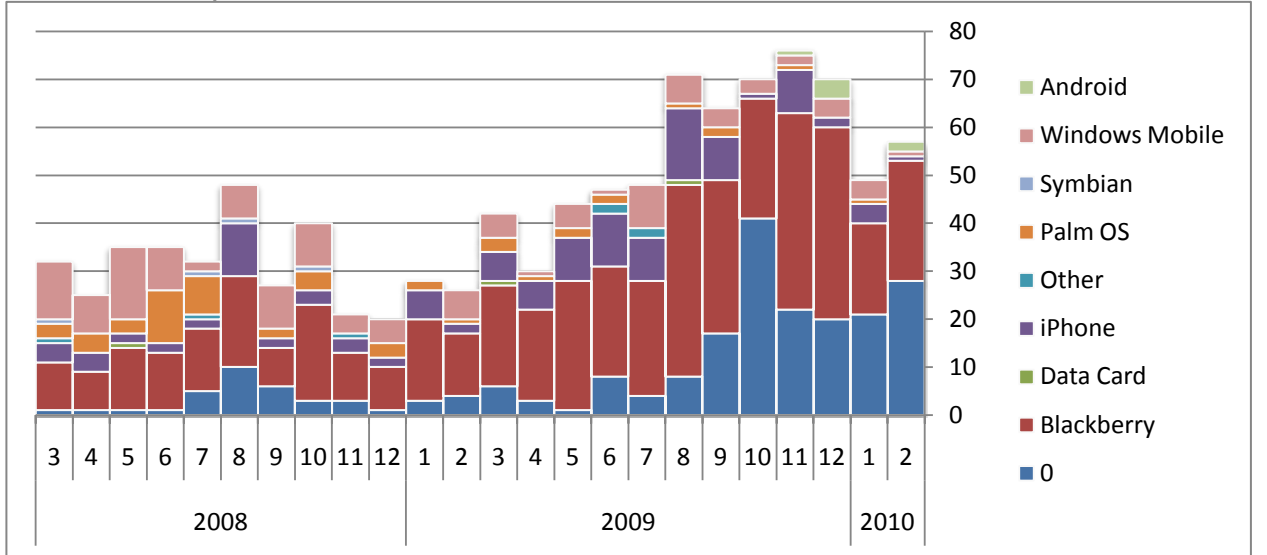

Distribution across platforms, Actual N of Tickets