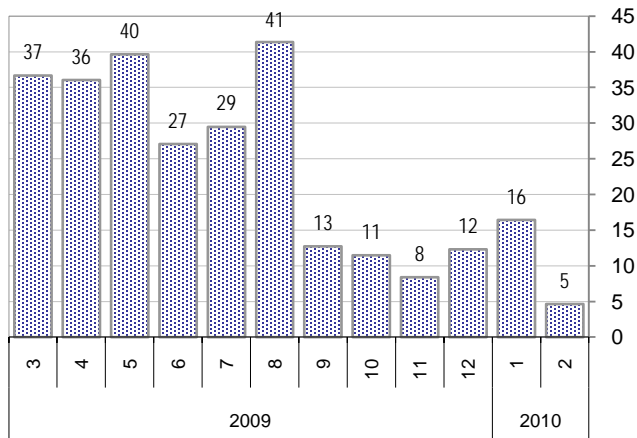

TimeWorked on Help cases

Average TimeWorked Per Case