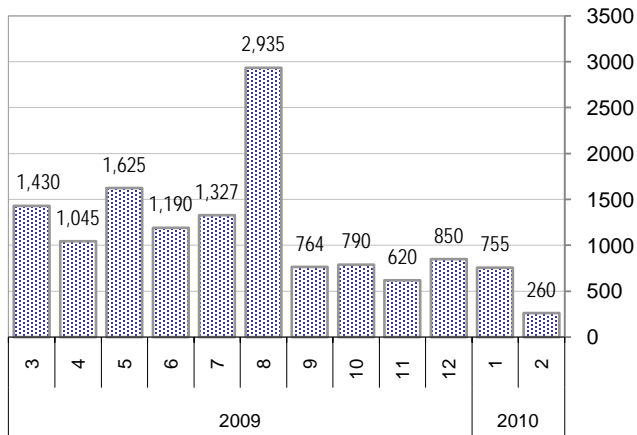

Net change in Q over six months: **6 ↑**

Time Worked

SyncML This Month

Total Minutes

SyncML Cases Created

TimeWorked on SyncML cases

SyncML cases are software distributions to end-users.
TimeWorked per SyncML case is nominally five (5) minutes

* latest month is month-to-date

Help Cases This Month

Average Min. Per Case

Average TimeWorked Per Case

TimeWorked on Help cases

Average Per Day	Now	Year Ago	Change
this week	25.0	19.4	0.3
last 6 weeks	13	47.4	-0.7
last 3 months	29.2	51.0	-0.4
last 6 months	33.723	51.0	-0.3
last 12 months	52.8	52.0	0.0

* latest month is month-to-date

Total TimeWorked Per Month

Device Platforms

Blackberries this month

N of Tickets

iPhones

N of Tickets

Windows Mobile