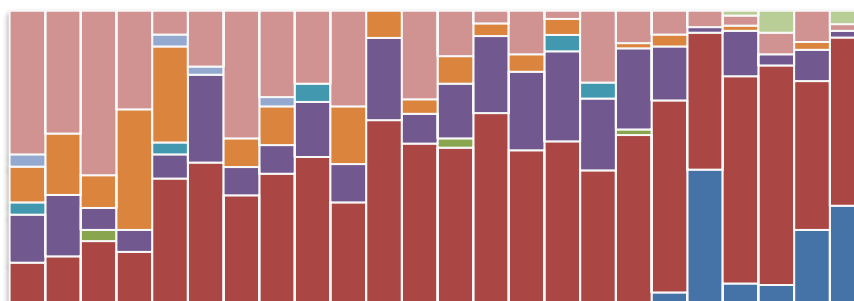

* latest month is month-to-date

Help Cases This Month

Average Min. Per Case

Average TimeWorked Per Case

TimeWorked on Help cases

Average Per Day	Now	Year Ago	Change
this week	25.0	19.4	0.3
last 6 weeks	13	47.4	-0.7
last 3 months	29.2	51.0	-0.4
last 6 months	33.723	51.0	-0.3
last 12 months	52.8	52.0	0.0

* latest month is month-to-date

Total TimeWorked Per Month

Device Platforms

Blackberries this month

N of Tickets

iPhones

N of Tickets

Windows Mobile