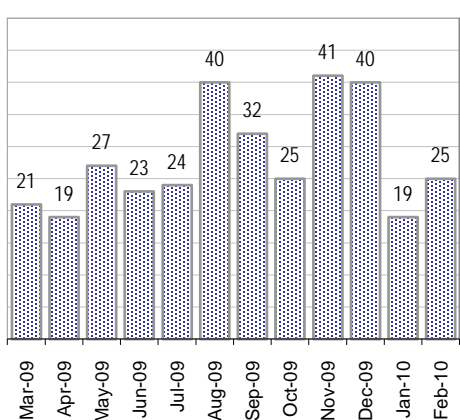

* latest month is month-to-date

Total TimeWorked Per Month

Device Platforms

Blackberries this month

N of Tickets

iPhones

N of Tickets

Windows Mobile

N of Tickets

Distribution across platforms, as a percent of the total

Distribution across platforms, Actual N of Tickets

Blackberry

iPhone

Windows Mobile

MobileDevices Q

Cases as of 3/1/2010