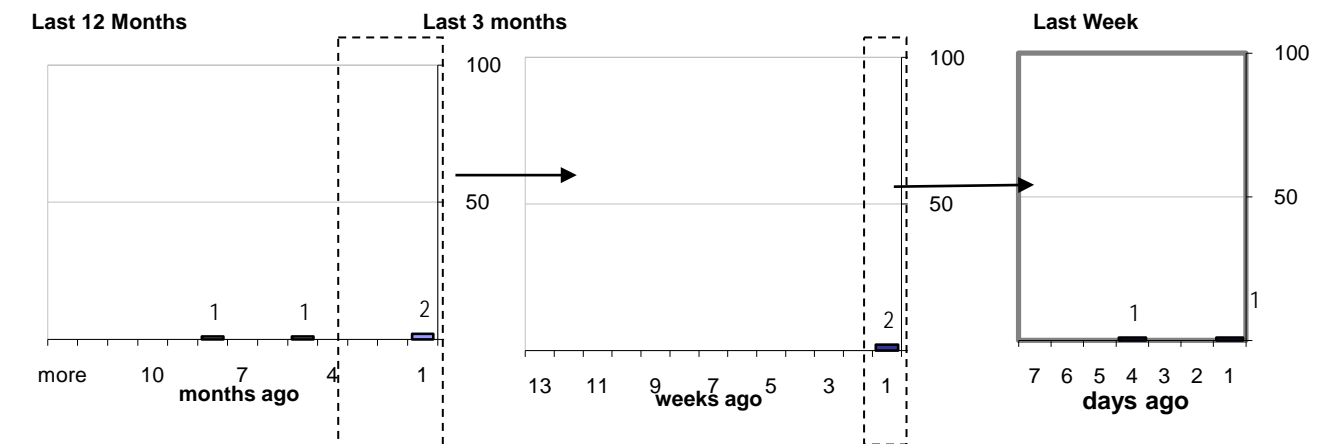

Actual Per Day, Last Week vs Qtrly Average

* latest month is month-to-date

The Queue

Currently Pending

4

Calendar Age of Open Cases

Time Since Last Activity of Any Kind, in Cases that are currently Open

Closing Cases

Estimated Pending Queue over the last six months

Net change in Q over six months: **-11** ↓

Time Worked

SyncML This Month

Total Minutes

SyncML Cases Created

TimeWorked on SyncML cases

SyncML cases are software distributions to end-users.
TimeWorked per SyncML case is nominally five (5) minutes