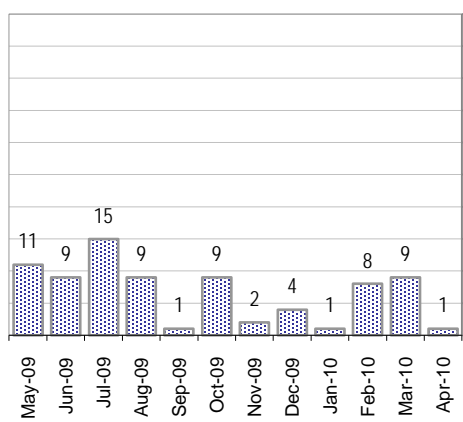

* latest month is month-to-date

Total TimeWorked Per Month

Device Platforms

Blackberries this month

N of Tickets

iPhones

N of Tickets

Windows Mobile

N of Tickets

Distribution across platforms, as a percent of the total

Distribution across platforms, Actual N of Tickets

Blackberry

iPhone

Windows Mobile

MobileDevices Q

Cases as of 5/1/2010