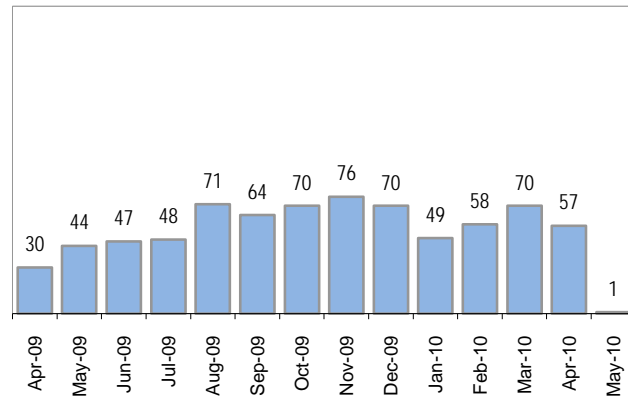

MobileDevices Q

Cases as of 5/1/2010

Creating Cases

Total from Last Week

16

Cases Created, Year Ago to Date

Average Per Day	Now	Year Ago	Change
this week	1.6	1.7	-8%
last 3 months	2.1	1.1	89%
last 12 months	2.0	1.9	3%

Actual Per Day, Last Week vs Qtrly Average

* latest month is month-to-date

The Queue

Currently Pending

4

Calendar Age of Open Cases

Time Since Last Activity of Any Kind, in Cases that are currently Open

Closing Cases