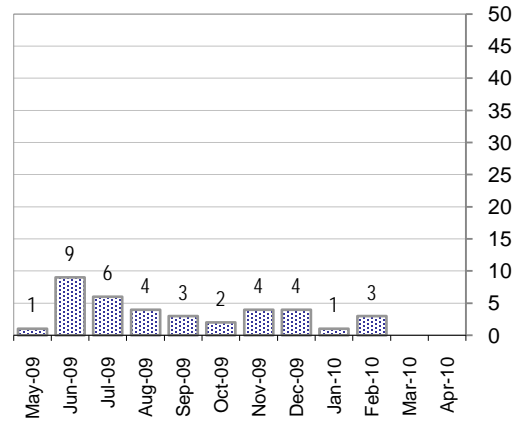

N of Tickets

Distribution across platforms, as a percent of the total

Distribution across platforms, Actual N of Tickets

Blackberry

iPhone

Windows Mobile

MobileDevices Q

Cases as of 5/1/2010