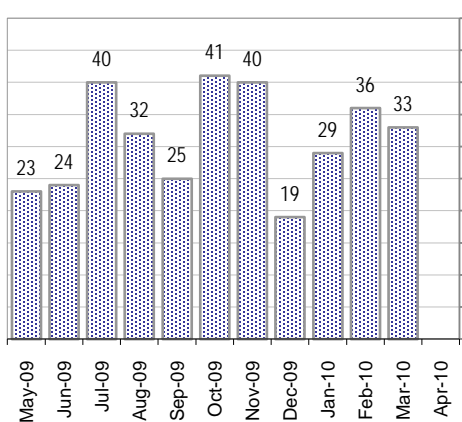

* latest month is month-to-date

Total TimeWorked Per Month

Device Platforms

Blackberries this month

N of Tickets

iPhones

N of Tickets

Windows Mobile

N of Tickets

Distribution across platforms, as a percent of the total

Distribution across platforms, Actual N of Tickets

Blackberry

iPhone

Windows Mobile

MobileDevices Q

Cases as of 5/1/2010