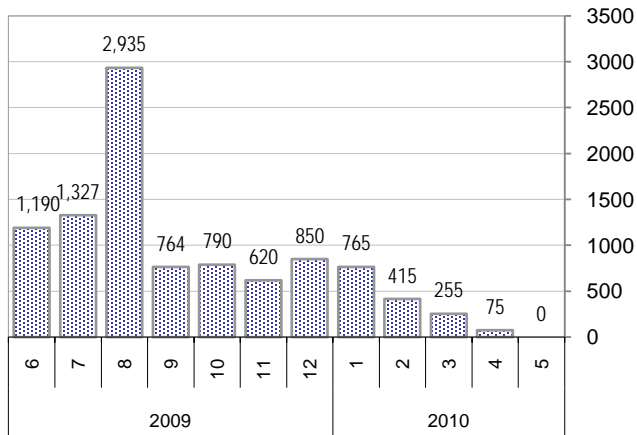

Estimated Pending Queue over the last six months

Net change in Q over six months: **-11** ↓

Time Worked

SyncML This Month

Total Minutes

SyncML Cases Created

TimeWorked on SyncML cases

SyncML cases are software distributions to end-users.
TimeWorked per SyncML case is nominally five (5) minutes

* latest month is month-to-date

Help Cases This Month

Average Min. Per Case

Average TimeWorked Per Case

TimeWorked on Help cases

Average Per Day	Now	Year Ago	Change
this week	0.0	37.5	-1.0
last 6 weeks	6.5	33.6	-0.8
last 3 months	11.5	41.4	-0.7
last 6 months	22.731	42.4	-0.5
last 12 months	45.1	41.7	0.1

* latest month is month-to-date

Total TimeWorked Per Month

Device Platforms

Blackberries this month

N of Tickets

iPhones

N of Tickets

Windows Mobile