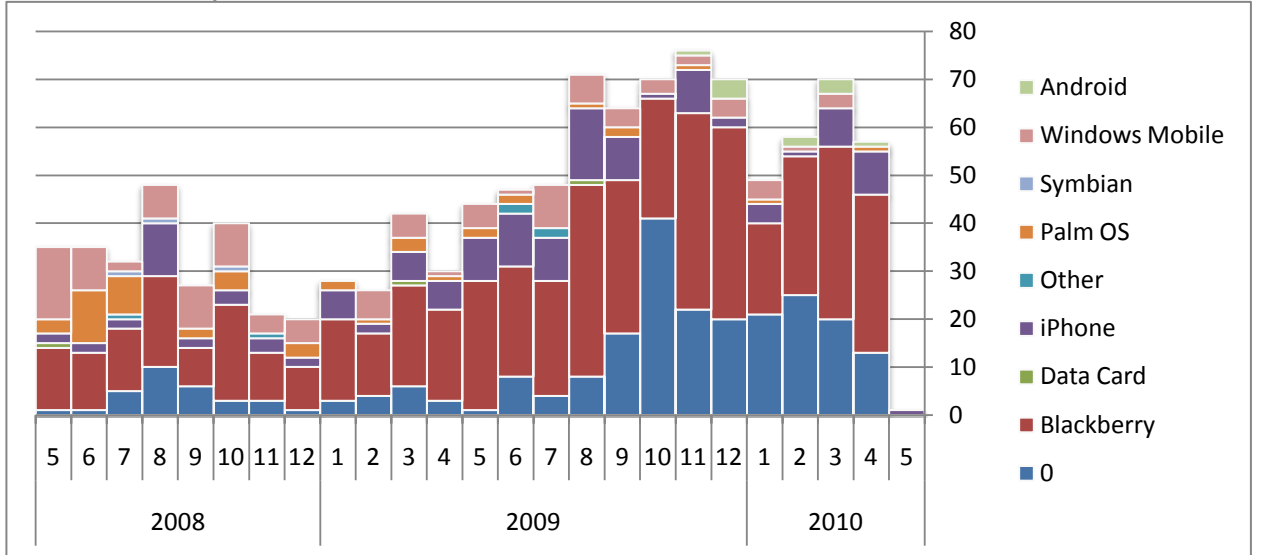

Distribution across platforms, Actual N of Tickets