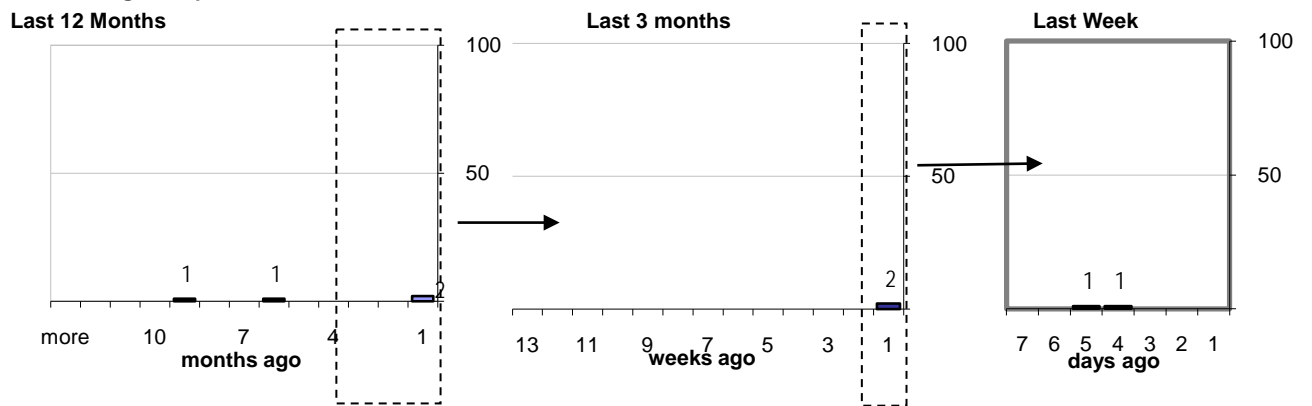

Actual Per Day, Last Week vs Qtrly Average

* latest month is month-to-date

The Queue

Currently Pending

4

Calendar Age of Open Cases

Time Since Last Activity of Any Kind, in Cases that are currently Open

Closing Cases

Estimated Pending Queue over the last six months

Net change in Q over six months: **-11** ↓

Time Worked

SyncML This Month

Total Minutes

SyncML Cases Created

TimeWorked on SyncML cases

SyncML cases are software distributions to end-users.
TimeWorked per SyncML case is nominally five (5) minutes