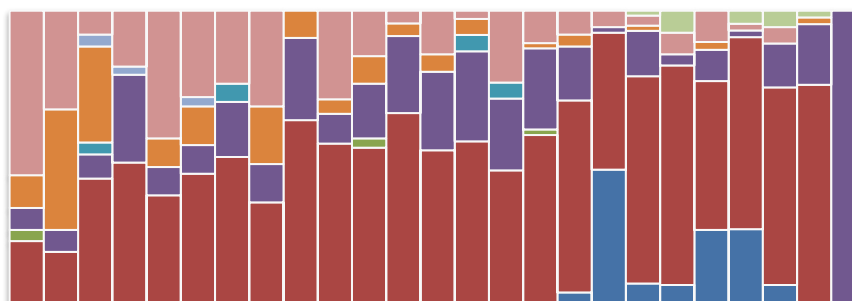

* latest month is month-to-date

Help Cases This Month

Average Min. Per Case

Average TimeWorked Per Case

TimeWorked on Help cases

Average Per Day	Now	Year Ago	Change
this week	0.0	37.5	-1.0
last 6 weeks	6.5	33.6	-0.8
last 3 months	11.5	41.4	-0.7
last 6 months	22.731	42.4	-0.5
last 12 months	45.1	41.7	0.1

* latest month is month-to-date

Total TimeWorked Per Month

Device Platforms

Blackberries this month

N of Tickets

iPhones

N of Tickets

Windows Mobile