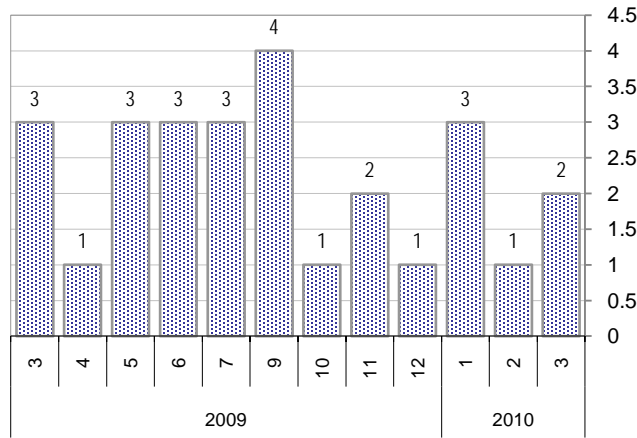

Actual Per Day, Last Week vs Qtrly Average

* latest month is month-to-date

The Queue

Currently Pending

4

Calendar Age of Open Cases

Time Since Last Activity of Any Kind, in Cases that are currently Open

Closing Cases

Estimated Pending Queue over the last six months

Net change in Q over six months: **-11** ↓

Time Worked

SyncML This Month

Total Minutes

SyncML Cases Created

TimeWorked on SyncML cases

SyncML cases are software distributions to end-users.
TimeWorked per SyncML case is nominally five (5) minutes

* latest month is month-to-date

Help Cases This Month

Average Min. Per Case

Average TimeWorked Per Case

TimeWorked on Help cases

Average Per Day	Now	Year Ago	Change
this week	0.0	37.5	-1.0
last 6 weeks	6.5	33.6	-0.8
last 3 months	11.5	41.4	-0.7
last 6 months	22.731	42.4	-0.5
last 12 months	45.1	41.7	0.1