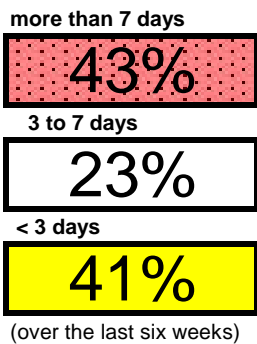

Actual Per Day, Last Week vs Qtrly Average

* latest month is month-to-date

The Queue

Currently Pending

4

Calendar Age of Open Cases

Time Since Last Activity of Any Kind, in Cases that are currently Open

Closing Cases

Estimated Pending Queue over the last six months

Net change in Q over six months: **-11** ↓

Time Worked

SyncML This Month

Total Minutes

SyncML Cases Created

TimeWorked on SyncML cases

SyncML cases are software distributions to end-users.
TimeWorked per SyncML case is nominally five (5) minutes