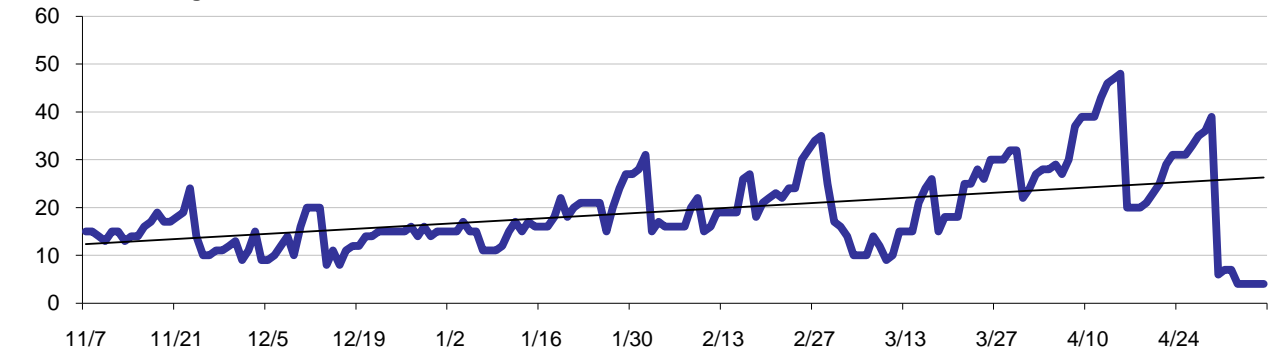

MobileDevices Q

Cases as of 5/1/2010

Creating Cases

Total from Last Week

16

Cases Created, Year Ago to Date

Average Per Day	Now	Year Ago	Change
this week	1.6	1.7	-8%
last 3 months	2.1	1.1	89%
last 12 months	2.0	1.9	3%

Actual Per Day, Last Week vs Qtrly Average

* latest month is month-to-date

The Queue

Currently Pending

4

Calendar Age of Open Cases

Time Since Last Activity of Any Kind, in Cases that are currently Open

Closing Cases

Estimated Pending Queue over the last six months

Net change in Q over six months: **-11** ↓

Time Worked

SyncML This Month

Total Minutes

SyncML Cases Created

TimeWorked on SyncML cases

SyncML cases are software distributions to end-users.
TimeWorked per SyncML case is nominally five (5) minutes