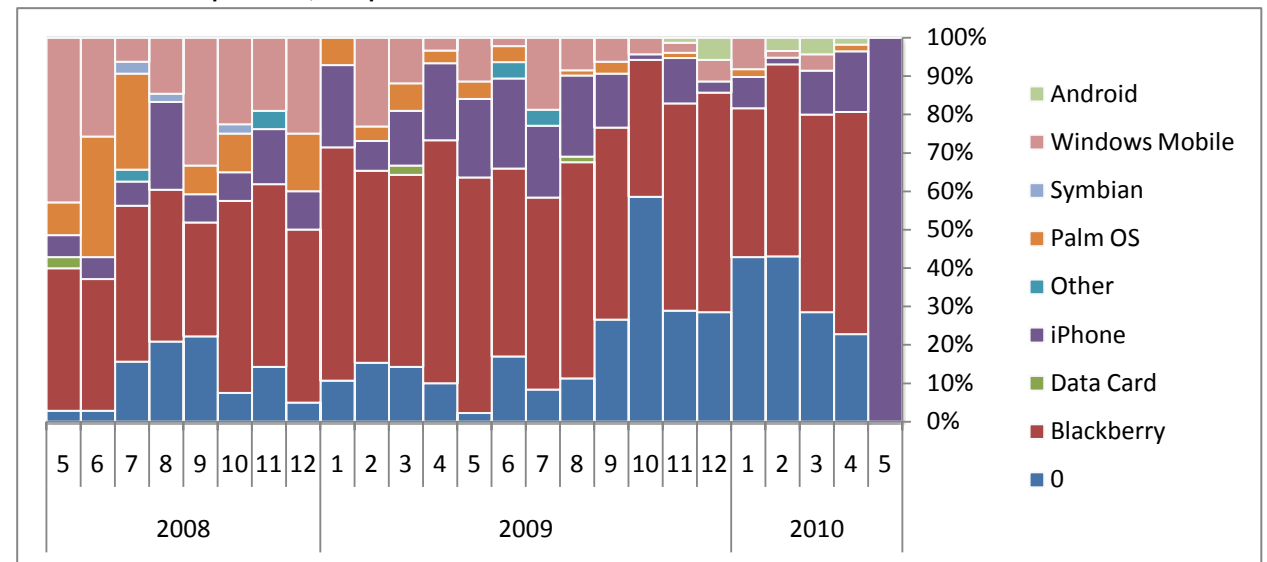

Device Platforms

N of Tickets

N of Tickets

N of Tickets

Distribution across platforms, as a percent of the total