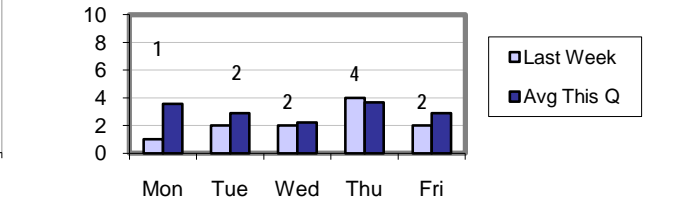

MobileDevices Q

Cases as of 5/1/2010

Creating Cases

Total from Last Week

16

Cases Created, Year Ago to Date

Average Per Day	Now	Year Ago	Change
this week	1.6	1.7	-8%
last 3 months	2.1	1.1	89%
last 12 months	2.0	1.9	3%

Actual Per Day, Last Week vs Qtrly Average

* latest month is month-to-date

The Queue

Currently Pending

4

Calendar Age of Open Cases

Time Since Last Activity of Any Kind, in Cases that are currently Open

Closing Cases