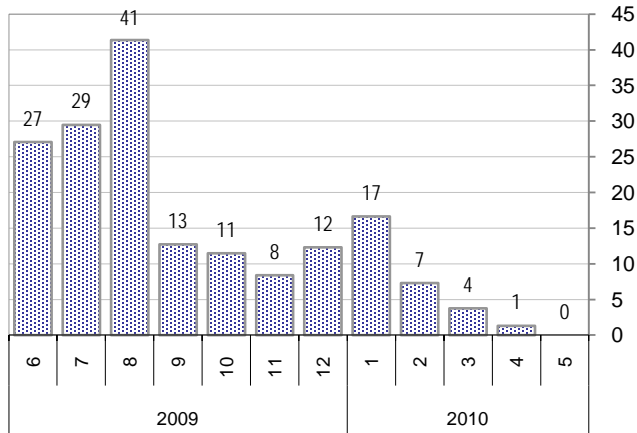

Actual Per Day, Last Week vs Qtrly Average

* latest month is month-to-date

The Queue

Currently Pending

4

Calendar Age of Open Cases

Time Since Last Activity of Any Kind, in Cases that are currently Open

Closing Cases

Estimated Pending Queue over the last six months

Net change in Q over six months: **-11** ↓

Time Worked

SyncML This Month

Total Minutes

SyncML Cases Created

TimeWorked on SyncML cases

SyncML cases are software distributions to end-users.
TimeWorked per SyncML case is nominally five (5) minutes

* latest month is month-to-date

Help Cases This Month

Average Min. Per Case

Average TimeWorked Per Case

TimeWorked on Help cases

Average Per Day	Now	Year Ago	Change
this week	0.0	37.5	-1.0
last 6 weeks	6.5	33.6	-0.8
last 3 months	11.5	41.4	-0.7
last 6 months	22.731	42.4	-0.5
last 12 months	45.1	41.7	0.1