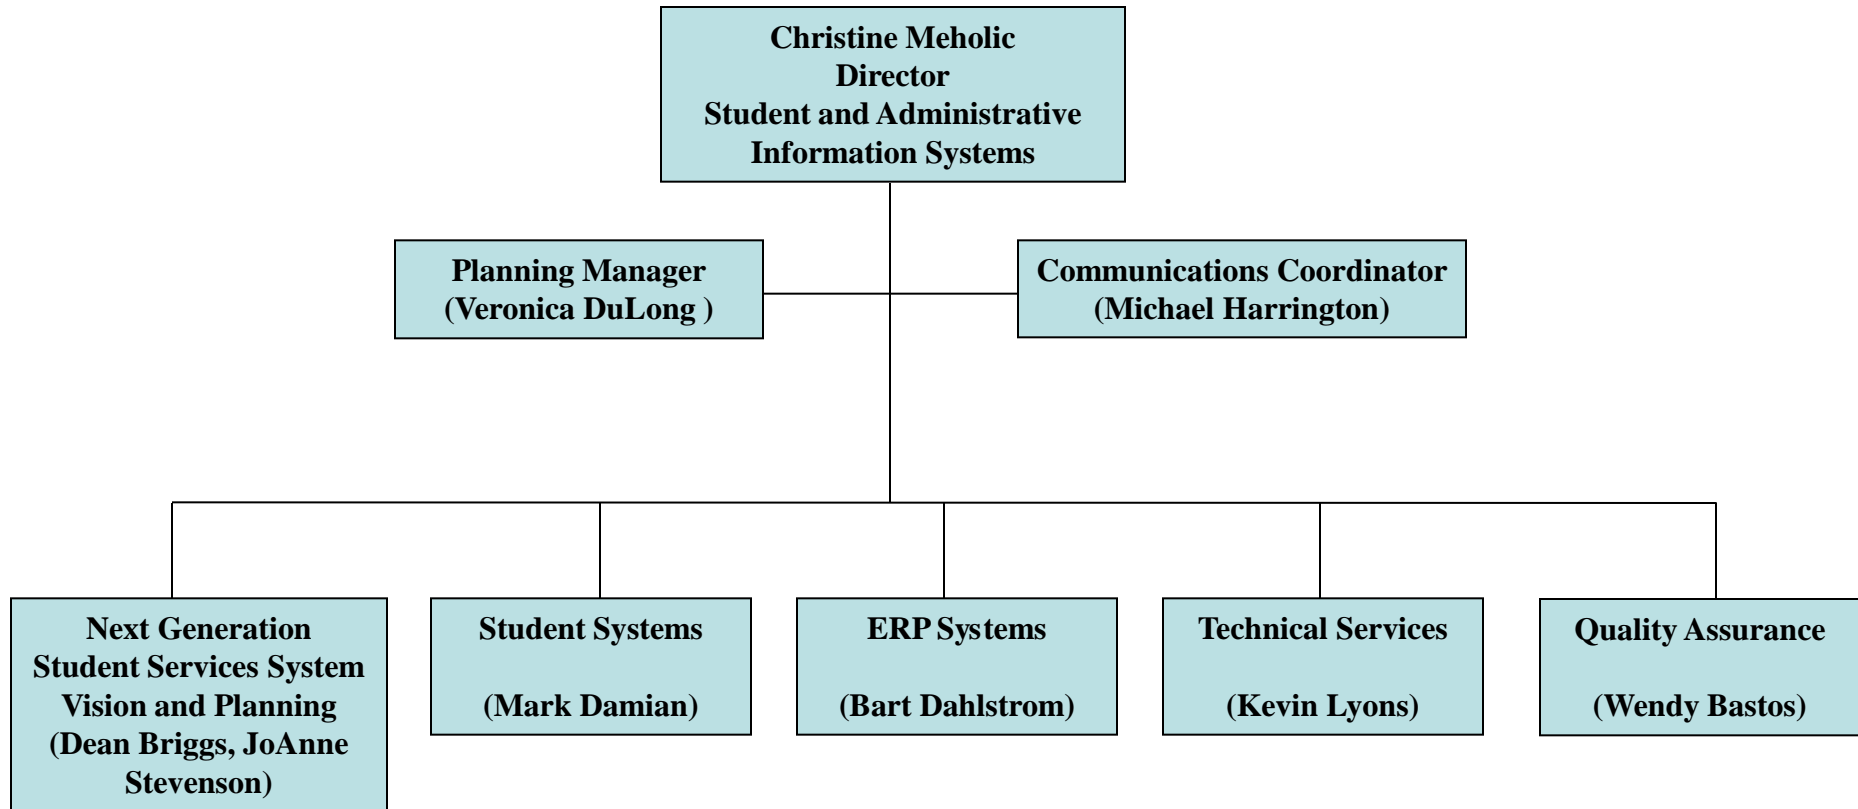

Head of IS&T's Office

* Interim Assignment

Student and Administrative Information Systems

Student and Administrative Information Systems

Christine Meholic
Director
Student and Administrative Information Systems