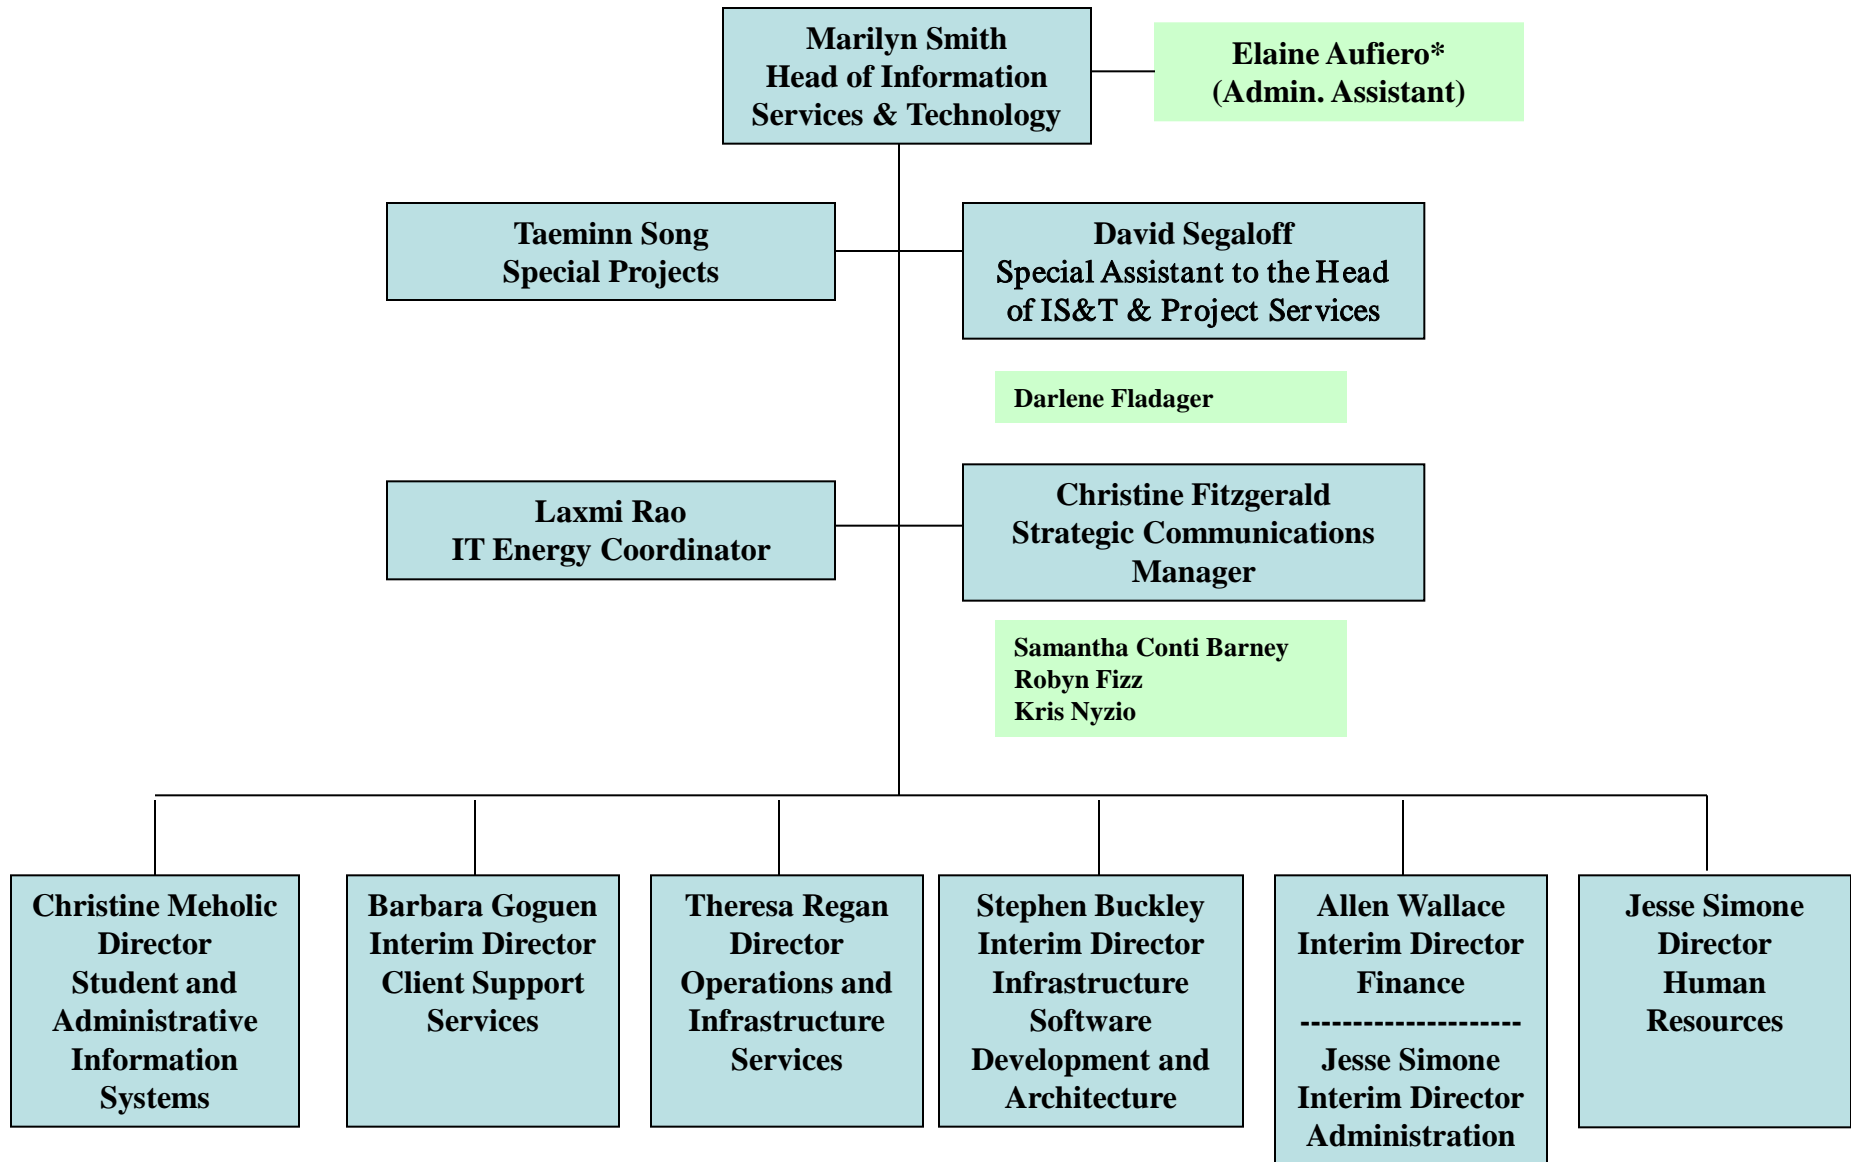

Head of IS&T's Office

* Interim Assignment

Student and Administrative Information Systems

Student and Administrative Information Systems

Christine Meholic
Director
Student and Administrative Information Systems

Planning Manager
(Veronica DuLong)

Communications Coordinator
(Michael Harrington)

Next Generation Student Services
System Vision and Planning

Student Systems
(Mark Damian)

(Dean Briggs)

(JoAnne Stevenson)