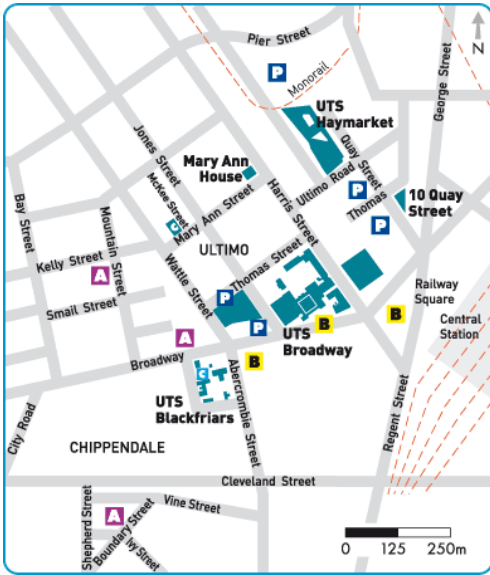

UTS City Campus Location: 15 Broadway, Ultimo NSW 2007

Directions to CB02.07.006, CB02.07.005, and CB02.07.004A (from Main Entry-Tower Building 1)

Dinner Information

Participants are invited to join us for dinner at Essen Restaurant & Beer Café at 7pm on the 27th January 2010.