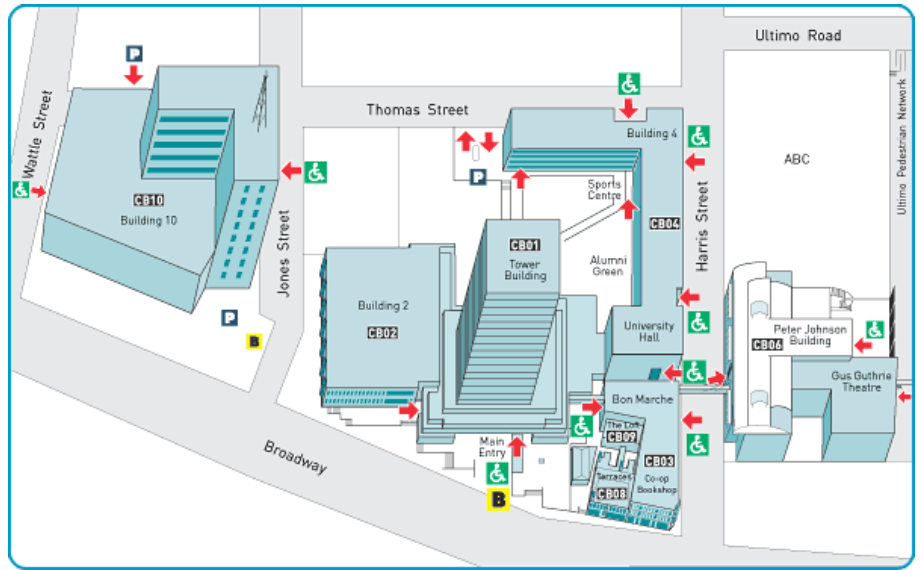

UTS City Campus Location: 15 Broadway, Ultimo NSW 2007

Directions to CB02.07.006, CB02.07.005, and CB02.07.004A (from Main Entry-Tower Building 1)

Dinner Information

Participants are invited to join us for dinner at Essen Restaurant & Beer Café at 7pm on the 27th January 2010.