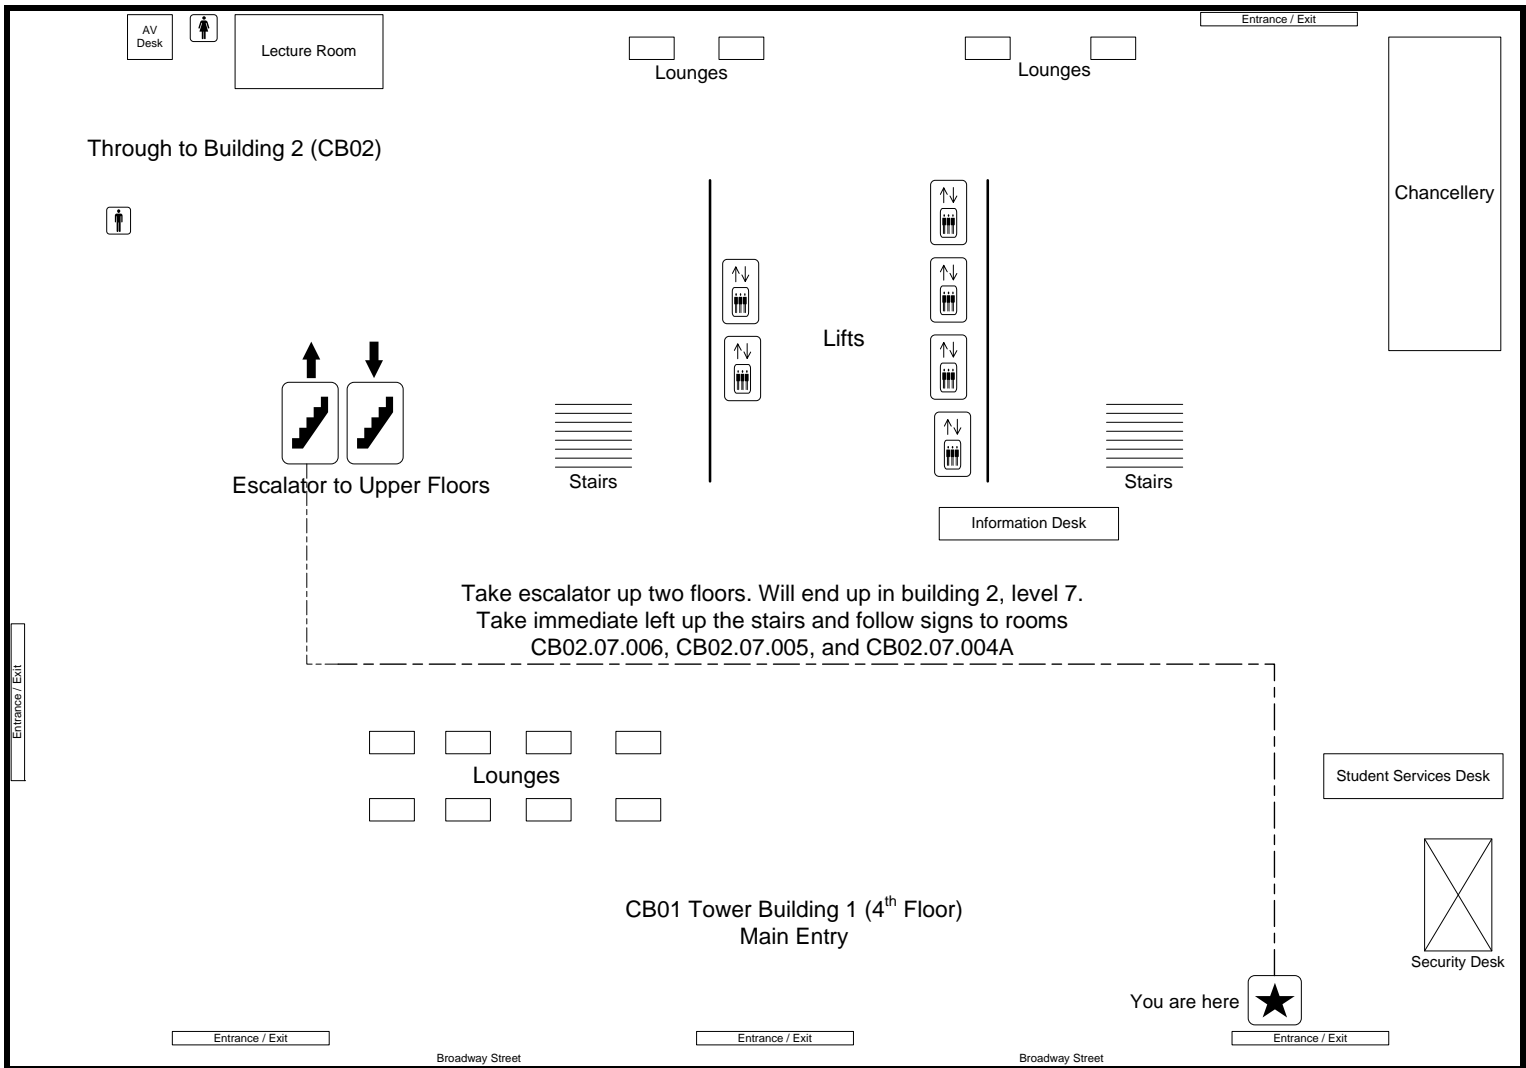

UTS City Campus Location: 15 Broadway, Ultimo NSW 2007

Directions to CB02.07.006, CB02.07.005, and CB02.07.004A (from Main Entry-Tower Building 1)

Dinner Information

Participants are invited to join us for dinner at Essen Restaurant & Beer Café at 7pm on the 27th January 2010.